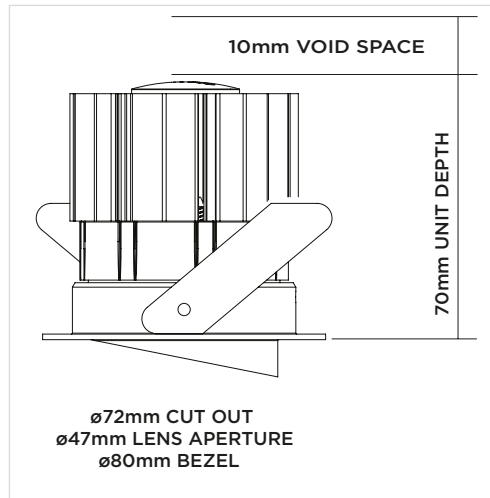

WALLWASH WARM DIM

Fixed

ORLUNA®

Project Reference: _____

Product Reference: _____

Luminaire Details

Fitting Type	Fixed Downlight
IP Rating	IP44 / IP65
Warranty	5 Years
Class	III
IP Zone	Zone 1
Standards	CE, BS EN 60598
Material	Aluminium ADC12
Cable type	2 Core 0.75mm ²
Cable Length	300mm
Bezel Temp	F Rated

For full test data, see Luminaire Photometric Reports at orluna.com/downloads

LUMINAIRE POWER

Voltage	36v
Drive Current	300mA
Circuit Power (typ)	12.2W

DRIVER

Protocols	Mains Dim / DALI / 0-10V / Non-dim
Dim to Dark	0.1% Lux
Distance from product	20m (series wiring)
Emergency	Emergency packs available