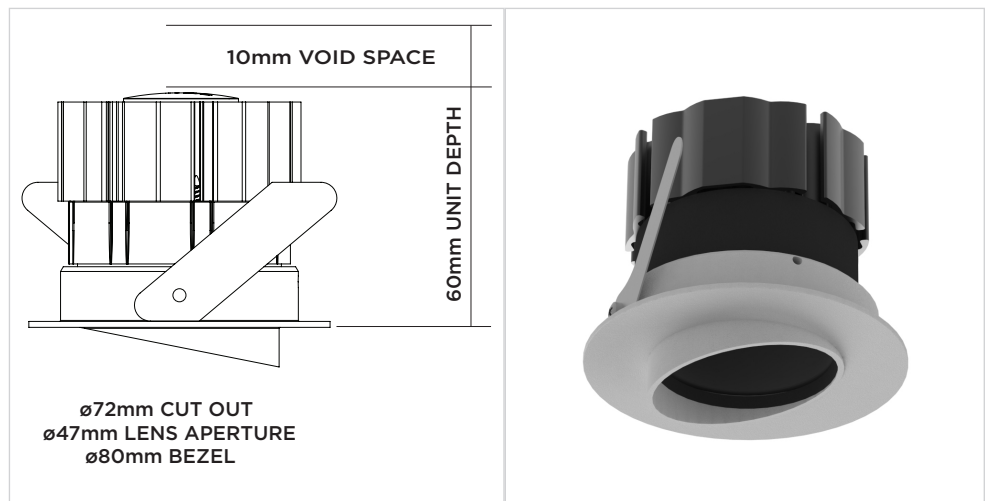

### Luminaire Details

Fitting Type	Fixed Downlight
IP Rating	IP44 / IP65
Warranty	5 Years
Class	III
IP Zone	Zone 1
Standards	CE, BS EN 60598
Material	Aluminium ADC12
Cable type	2 Core 0.75mm <sup>2</sup>
Cable Length	300mm
Bezel Temp	F Rated