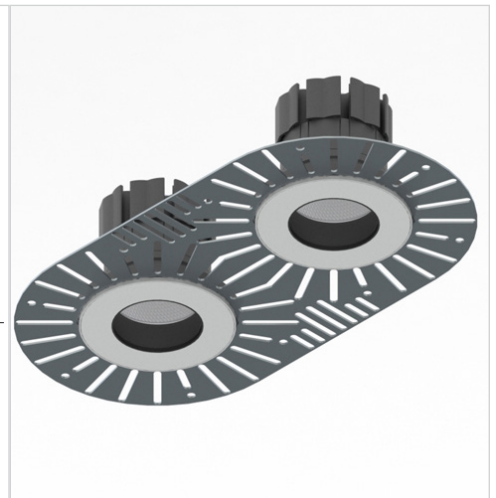

TRUE ORIGIN HIGH OUTPUT

Tilt & Rotate Twin

ORLUNA®

Project Reference: _____

Product Reference: _____

Luminaire Details

Fitting Type	Adjustable Downlight
IP Rating	IP54
Warranty	5 Years
Class	III
IP Zone	Zone 1
Standards	CE, BS EN 60598
Material	Aluminium ADC12
Cable type	2 Core 0.75mm ²
Cable Length	300mm
Bezel Temp	F Rated

Features & Benefits

- TRUE BEAM
- Full beam options
- Black baffle to the front for low glare
- 360° rotate and tilt behind the scenes
- Plaster-in

2700K ORIGIN HIGH OUTPUT 85CRI

3000K ORIGIN HIGH OUTPUT 85CRI

Specification Code

Engine type	Bezel	Colour Temp	Driver	Beam Width	Bezel Colour	Baffle Colour	Options
HO	-TRU2-	27	M	M	- W -	BB	F 54 E
		27 / 2700K 30 / 3000K 40 / 4000K	M / Mains Dim D / DALI O / 0-10v N / Non Dim X / No Driver	M / Medium W / Wide	W / White RAL 9010 D / White RAL 9003 E / White RAL 9016 B / Black RAL 9005 F / Antique Brass G / Polished Brass J / Antique Bronze K / Brushed Chrome L / Polished Chrome H / Antique Copper I / Polished Copper C / Other RAL	BB / Black WB / White RAL 9010 GB / Gold CB / Other RAL	F / Fire Rated 54 / IP54 65 / IP65 P / Sea & Spa T / Lockable Tilt & Rotate E / 3hr Emergency H / Honeycomb S / Spreader Lens N / Frosted Lens Z / LSZH Cable