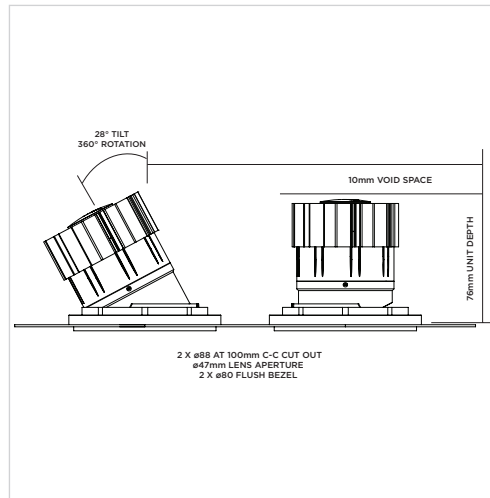

TRUE ORIGIN HIGH OUTPUT

Tilt & Rotate Twin

ORLUNA®

Project Reference: _____

Product Reference: _____

Luminaire Details

Fitting Type	Adjustable Downlight
IP Rating	IP54
Warranty	5 Years
Class	III
IP Zone	Zone 1
Standards	CE, BS EN 60598
Material	Aluminium ADC12
Cable type	2 Core 0.75mm ²
Cable Length	300mm
Bezel Temp	F Rated

Features & Benefits

- TRUE BEAM
- Full beam options
- Black baffle to the front for low glare
- 360° rotate and tilt behind the scenes
- Plaster-in

2700K ORIGIN HIGH OUTPUT 85CRI

3000K ORIGIN HIGH OUTPUT 85CRI