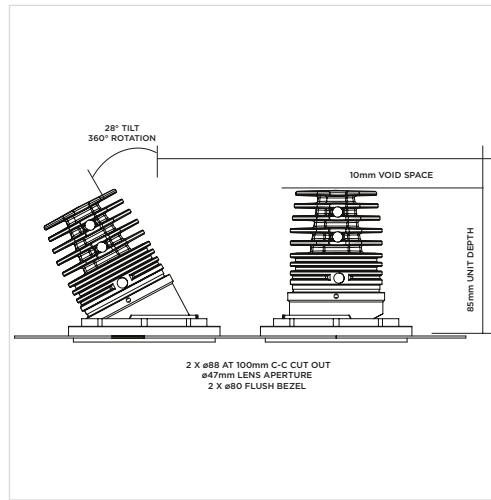

## Tilt & Rotate Twin

### Luminaire Details

Fitting Type	Directional Downlight
IP Rating	IP54
Warranty	5 Years
Class	III
IP Zone	Zone 1
Standards	CE, BS EN 60598
Material	Aluminium ADC12
Cable type	2 Core 0.75mm <sup>2</sup>
Cable Length	300mm
Bezel Temp	F Rated