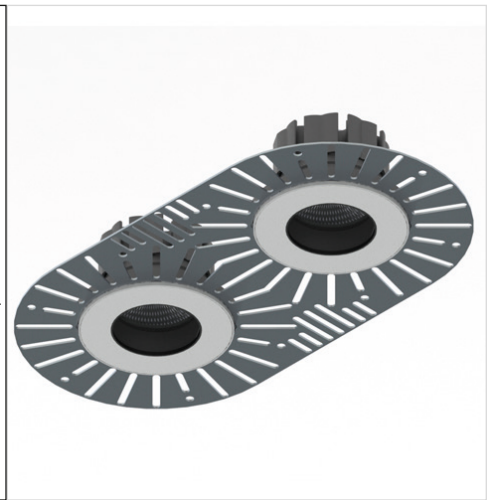

## Tilt & Rotate Twin

### Luminaire Details

Fitting Type	Adjustable Downlight
IP Rating	IP54
Warranty	5 Years
Class	III
IP Zone	Zone 1
Standards	CE, BS EN 60598
Material	Aluminium ADC12
Cable type	2 Core 0.75mm <sup>2</sup>
Cable Length	300mm
Bezel Temp	F Rated

### Features & Benefits

- 98CRI R9 99
- Ultra low profile
- Black baffle to the front for low glare
- 360° rotate and tilt behind the scenes
- Plaster-in with paintable front plate