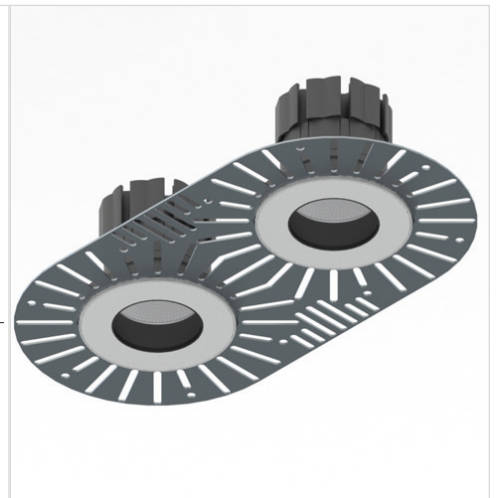

TRUE ORIGIN HIGH OUTPUT

Tilt & Rotate Twin

ORLUNA®

Project Reference: _____

Product Reference: _____

Luminaire Details

Fitting Type	Adjustable Downlight
IP Rating	IP54
Warranty	5 Years
Class	III
IP Zone	Zone 1
Standards	CE, BS EN 60598
Material	Aluminium ADC12
Cable type	2 Core 0.75mm ²
Cable Length	300mm
Bezel Temp	F Rated

Features & Benefits

- TRUE BEAM
- Full beam options
- Black baffle to the front for low glare
- 360° rotate and tilt behind the scenes
- Plaster-in with paintable front plate

2700K ORIGIN HIGH OUTPUT 85CRI

3000K ORIGIN HIGH OUTPUT 85CRI

LIGHT VALUES	MEDIUM	WIDE	* All values are per light engine	MEDIUM	WIDE	
Beam Width FWHM	33°	42°			33°	42°
Initial Lumens*	1533	1533			1658	1658
Engine Lumens*	1290	1278			1403	1403
*(Tc 85°C, +/-7%)						
Engine Lm/W	111	110			121	121
Luminaire Cd	1944	1286			2070	1323
Binning SDCM (Hot)	2				2	
DUV	0.001				0.001	
CRI (typ)(R9)	85 (15)				85 (10)	
TM30 Rf Rg	Rf 85 Rg 95			Rf 83 Rg 95		
Lifetime (ambient)	L90 B5 50,000hrs			L90 B5 50,000hrs		

Specification Code

Engine type	Bezel	Colour Temp	Driver	Beam Width	Bezel Colour	Baffle Colour	Options
HO	-TRE2-	27	M	M	- W -	BB	F 54 E
		27 / 2700K 30 / 3000K 40 / 4000K	M / Mains Dim D / DALI O / 0-10v N / Non Dim X / No Driver	M / Medium W / Wide	W / White RAL 9010 D / White RAL 9003 E / White RAL 9016 B / Black RAL 9005 F / Antique Brass G / Polished Brass J / Antique Bronze K / Brushed Chrome L / Polished Chrome H / Antique Copper I / Polished Copper C / Other RAL	BB / Black 9005 WB / White 9010 DB / White 9003 EB / White 9016 FB / Antique Brass GB / Gold Anodised JB / Antique Bronze KB / Brushed Chrome LB / Polished Chrome HB / Antique Copper IB / Polished Copper CB / Other RAL	F / Fire Rated 54 / IP54 65 / IP65 P / Sea & Spa T / Lockable Tilt & Rotate E / 3hr Emergency H / Honeycomb S / Spreader Lens N / Frosted Lens Z / LSZH Cable