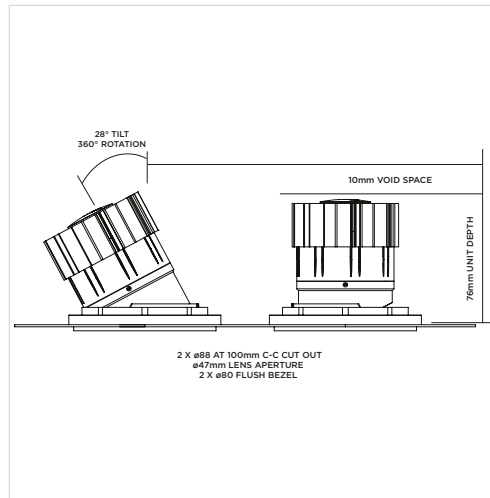

TRUE ORIGIN HIGH OUTPUT

Tilt & Rotate Twin

ORLUNA®

Project Reference: _____

Product Reference: _____

Luminaire Details

Fitting Type	Adjustable Downlight
IP Rating	IP54
Warranty	5 Years
Class	III
IP Zone	Zone 1
Standards	CE, BS EN 60598
Material	Aluminium ADC12
Cable type	2 Core 0.75mm ²
Cable Length	300mm
Bezel Temp	F Rated

Features & Benefits

- TRUE BEAM
- Full beam options
- Black baffle to the front for low glare
- 360° rotate and tilt behind the scenes
- Plaster-in with paintable front plate

2700K ORIGIN HIGH OUTPUT 85CRI