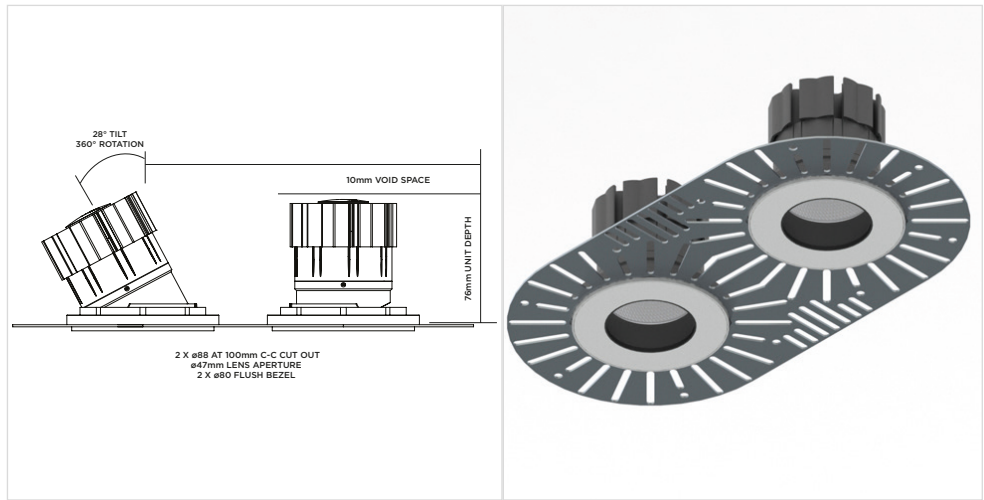

## Tilt & Rotate Twin

### Luminaire Details

Fitting Type	Adjustable Downlight
IP Rating	IP54
Warranty	5 Years
Class	III
IP Zone	Zone 1
Standards	CE, BS EN 60598
Material	Aluminium ADC12
Cable type	2 Core 0.75mm <sup>2</sup>
Cable Length	300mm
Bezel Temp	F Rated