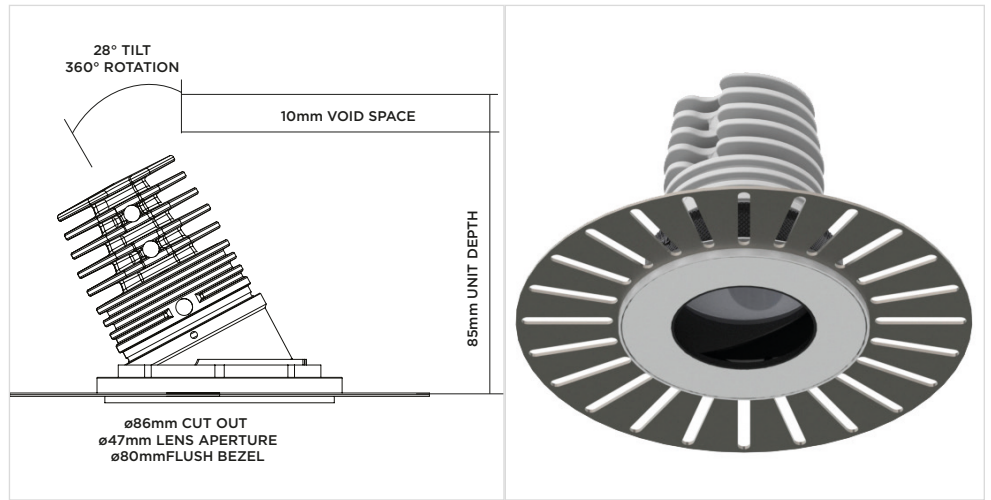

TRUE QUAD50

Tilt & Rotate

ORLUNA®

Project Reference: _____

Product Reference: _____

Luminaire Details

Fitting Type	Directional Downlight
IP Rating	IP54
Warranty	5 Years
Class	III
IP Zone	Zone 1
Standards	CE, BS EN 60598
Material	Aluminium ADC12
Cable type	2 Core 0.75mm²
Cable Length	300mm
Bezel Temp	F Rated

Features & Benefits

- 85CRI
- Black baffle for low glare
- 360° rotate and tilt behind the scenes
- Plaster-in

LIGHT VALUES	2700K QUAD50			2938K QUAD50		
	MEDIUM	WIDE	FLOOD	MEDIUM	WIDE	FLOOD
Beam Width FWHM	20°	30°	46°	20°	30°	46°
Initial Lumens*	812	812	812	887	887	887
Engine Lumens*	658	706	719	713	775	785
*(Tc 85°C, +/-7%)						
Engine Lm/W	63	68	69	69	75	75
Luminaire Cd	1479	990	587	2332	1258	752
Binning SDCM (Hot)	2			2		
DUV	0.001			0.001		
CRI (typ)(R9)	82 (8)			82 (8)		
TM30 Rf Rg	Rf 83 Rg 95			Rf 83 Rg 95		
Lifetime (ambient)	L90 B5 50,000hrs			L90 B5 50,000hrs		

For full test data, see Luminaire Photometric Reports at orluna.com/downloads

LUMINAIRE POWER	2700K	2938K
Voltage	11.2V (11.8V) 12.8V	11.2V (11.8V) 12.8V
Drive Current	700mA	700mA
Circuit Power (typ)	10.4	10.4
DRIVER	Protocols Mains Dim / DALI / 0-10V / Non-dim Dim to Dark 0.1% Lux Distance from product 20m (series wiring) Emergency Emergency packs available	

Specification Code

Engine type	Bezel	Colour Temp	Driver	Beam Width	Bezel Colour	Baffle Colour	Options
5	- TRU -	27	M	20	- W -	BB	F 54 E
		27 / 2700K 29 / 2938K	M / Mains Dim D / DALI O / 0-10v N / Non Dim X / No Driver	20 / Medium 30 / Wide 46 / Flood	W / White RAL 9010 D / White RAL 9003 E / White RAL 9016 B / Black RAL 9005 F / Antique Brass G / Polished Brass J / Antique Bronze K / Brushed Chrome L / Polished Chrome H / Antique Copper I / Polished Copper C / Other RAL	BB / Black WB / White RAL 9010 GB / Gold CB / Other RAL	F / Fire Rated L / Low Profile 54 / IP54 65 / IP65 P / Sea & Spa T / Lockable Tilt & Rotate E / 3hr Emergency H / Honeycomb N / Frosted Lens Z / LSZH Cable

ORLUNA LED Technologies
Unit C, Holly Industrial Park,
Ryan Way, Watford
Herts WD24 4YP

info@orluna.com

+44 (0) 1923 889 712

11/09/17