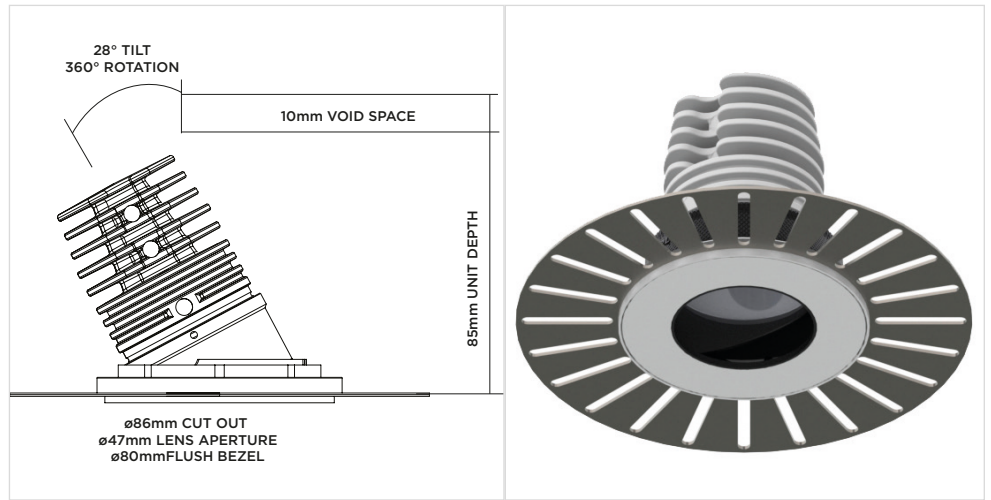

TRUE QUAD50

Tilt & Rotate

ORLUNA®

Project Reference: _____

Product Reference: _____

Luminaire Details

Fitting Type	Directional Downlight
IP Rating	IP54
Warranty	5 Years
Class	III
IP Zone	Zone 1
Standards	CE, BS EN 60598
Material	Aluminium ADC12
Cable type	2 Core 0.75mm ²
Cable Length	300mm
Bezel Temp	F Rated

Features & Benefits

- 85CRI
- Black baffle for low glare
- 360° rotate and tilt behind the scenes
- Plaster-in with paintable front plate

LIGHT VALUES	2700K QUAD50			2938K QUAD50		
	MEDIUM	WIDE	FLOOD	MEDIUM	WIDE	FLOOD
Beam Width FWHM	20°	30°	46°	20°	30°	46°
Initial Lumens*	812	812	812	887	887	887
Engine Lumens*	658	706	719	713	775	785
<small>*(Tc 85°C, +/-7%)</small>						
Engine Lm/W	63	68	69	69	75	75
Luminaire Cd	1479	990	587	2332	1258	752
Binning SDCM (Hot)	2			2		
DUV	0.001			0.001		
CRI (typ)(R9)	82 (8)			82 (8)		
TM30 Rf Rg	Rf 83 Rg 95			Rf 83 Rg 95		
Lifetime (ambient)	L90 B5 50,000hrs			L90 B5 50,000hrs		

Protocols	Mains Dim / DALI / 0-10V / Non-dim
Dim to Dark	0.1% Lux
Distance from product	20m (series wiring)
Emergency	Emergency packs available

Specification Code

Engine type	Bezel	Colour Temp	Driver	Beam Width	Bezel Colour	Baffle Colour	Options
5	- TRE -	27	M	20	- W -	BB	F 54 E
		27 / 2700K 29 / 2938K	M / Mains Dim D / DALI O / 0-10v N / Non Dim X / No Driver	20 / Medium 30 / Wide 46 / Flood	W / White RAL 9010 D / White RAL 9003 E / White RAL 9016 B / Black RAL 9005 F / Antique Brass G / Polished Brass J / Antique Bronze K / Brushed Chrome L / Polished Chrome H / Antique Copper I / Polished Copper C / Other RAL	BB / Black 9005 WB / White 9010 DB / White 9003 EB / White 9016 FB / Antique Brass GB / Gold Anodised JB / Antique Bronze KB / Brushed Chrome LB / Polished Chrome HB / Antique Copper IB / Polished Copper MB / Polished Brass CB / Other RAL	F / Fire Rated L / Low Profile 54 / IP54 65 / IP65 P / Sea & Spa T / Lockable Tilt & Rotate E / 3hr Emergency H / Honeycomb N / Frosted Lens Z / LSZH Cable