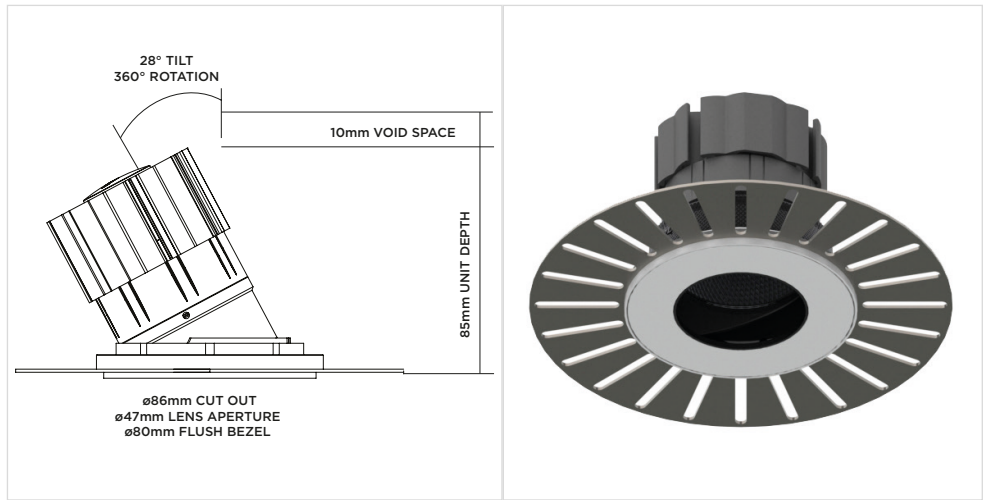

TRUE WARM DIM

Tilt & Rotate

ORLUNA®

Project Reference: _____

Product Reference: _____

Luminaire Details

Fitting Type	Adjustable Downlight
IP Rating	IP54
Warranty	5 Years
Class	III
IP Zone	Zone 1
Standards	CE, BS EN 60598
Material	Aluminium ADC12
Cable type	2 Core 0.75mm²
Cable Length	300mm
Bezel Temp	F Rated

Features & Benefits

- Halogen-style Warm Dimming
- TRUE BEAM
- Low glare
- Back baffle to the front
- 360° rotate and tilt behind the scenes
- Plaster-in

1800K - 2650K WARM DIM

LIGHT VALUES	MEDIUM	WIDE	FLOOD
Beam Width FWHM	26°	38°	44°
Initial Lumens*	901	901	901
Engine Lumens*	770	748	734
*(Tc 85°C, +/-7%)			
Engine Lm/W	63	61	60
Luminaire Cd	1482	874	774
Binning SDCM (Hot)	3		
DUV	0.001		
CRI (typ)(R9)	94 (73)		
TM30 Rf Rg	Rf 92 Rg 101		
Lifetime (ambient)	L70 B5 50,000hrs		

For full test data, see Luminaire Photometric Reports at orluna.com/downloads

LUMINAIRE POWER

Voltage	36v
Drive Current	300mA
Circuit Power (typ)	12.2W

DRIVER

Protocols	Mains Dim / DALI / 0-10V / Non-dim
Dim to Dark	0.1% Lux
Distance from product	20m (series wiring)
Emergency	Emergency packs available

Specification Code

Engine type	Bezel	Colour Temp	Driver	Beam Width	Bezel Colour	Baffle Colour	Options
WD	TRU	WD	M	M	W	BB	F 54 E
			M / Mains Dim D / DALI 0 / 0-10v X / No Driver	M / Medium W / Wide F / Flood	W / White RAL 9010 D / White RAL 9003 E / White RAL 9016 B / Black RAL 9005 F / Antique Brass G / Polished Brass J / Antique Bronze K / Brushed Chrome L / Polished Chrome H / Antique Copper I / Polished Copper C / Other RAL	BB / Black WB / White RAL 9010 GB / Gold CB / Other RAL	F / Fire Rated 54 / IP54 T / Lockable Tilt & Rotate E / 3hr Emergency H / Honeycomb S / Spreader Lens N / Frosted Lens Z / LSZH Cable

ORLUNA LED Technologies
Unit C, Holly Industrial Park,
Ryan Way, Watford
Herts WD24 4YP

info@orluna.com

+44 (0) 1923 889 712

09/18/17