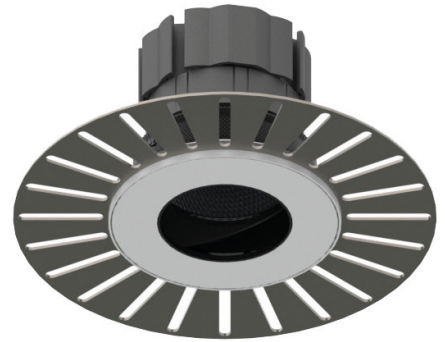

TRUE WARM DIM

Tilt & Rotate

ORLUNA®

Project Reference: _____

Product Reference: _____

Luminaire Details

Fitting Type	Adjustable Downlight
IP Rating	IP54
Warranty	5 Years
Class	III
IP Zone	Zone 1
Standards	CE, BS EN 60598
Material	Aluminium ADC12
Cable type	2 Core 0.75mm ²
Cable Length	300mm
Bezel Temp	F Rated

Features & Benefits

- Halogen-style Warm Dimming
- TRUE BEAM
- Low glare
- Back baffle to the front
- 360° rotate and tilt behind the scenes
- Plaster-in with paintable front plate

1800K - 2650K WARM DIM

LIGHT VALUES	MEDIUM	WIDE	FLOOD
Beam Width FWHM	26°	38°	44°
Initial Lumens*	901	901	901
Engine Lumens*	770	748	734
*(Tc 85°C, +/-7%)			
Engine Lm/W	63	61	60
Luminaire Cd	1482	874	774
Binning SDCM (Hot)	3		
DUV	0.001		
CRI (typ)(R9)	94 (73)		
TM30 Rf Rg	Rf 92 Rg 101		
Lifetime (ambient)	L70 B5 50,000hrs		

Specification Code

Engine type	Bezel	Colour Temp	Driver	Beam Width	Bezel Colour	Baffle Colour	Options
WD	TRE	WD	M	M	W	BB	F 54 E
			M / Mains Dim D / DALI O / 0-10v X / No Driver	M / Medium W / Wide F / Flood	W / White RAL 9010 D / White RAL 9003 E / White RAL 9016 B / Black RAL 9005 F / Antique Brass G / Polished Brass J / Antique Bronze K / Brushed Chrome L / Polished Chrome H / Antique Copper I / Polished Copper C / Other RAL	BB / Black 9005 WB / White 9010 DB / White 9003 EB / White 9016 FB / Antique Brass GB / Gold Anodised JB / Antique Bronze KB / Brushed Chrome LB / Polished Chrome HB / Antique Copper IB / Polished Copper MB / Polished Brass CB / Other RAL	F / Fire Rated 54 / IP54 65 / IP65 P / Sea & Spa T / Lockable Tilt & Rotate E / 3hr Emergency H / Honeycomb S / Spreader Lens N / Frosted Lens Z / LSZH Cable