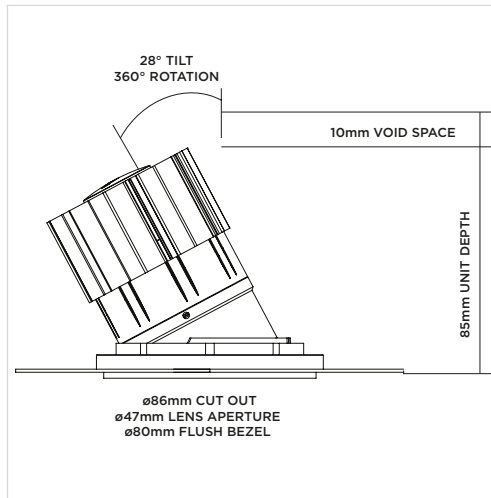

TRUE WARM DIM

Tilt & Rotate

ORLUNA®

Project Reference: _____

Product Reference: _____

Luminaire Details

Fitting Type	Adjustable Downlight
IP Rating	IP54
Warranty	5 Years
Class	III
IP Zone	Zone 1
Standards	CE, BS EN 60598
Material	Aluminium ADC12
Cable type	2 Core 0.75mm ²
Cable Length	300mm
Bezel Temp	F Rated

For full test data, see Luminaire Photometric Reports at orluna.com/downloads

LUMINAIRE POWER

Voltage	36v
Drive Current	300mA
Circuit Power (typ)	12.2W

DRIVER

Protocols	Mains Dim / DALI / 0-10V / Non-dim
Dim to Dark	0.1% Lux
Distance from product	20m (series wiring)
Emergency	Emergency packs available