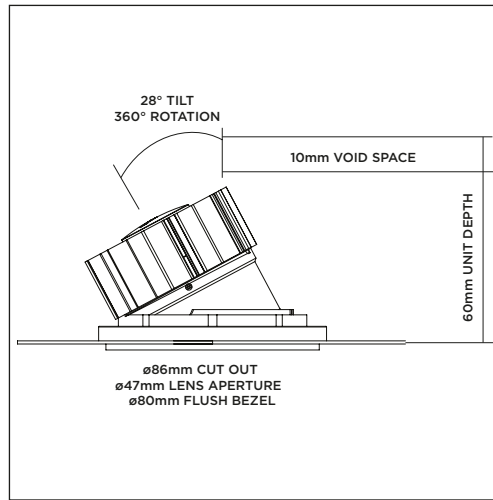

TRUE LOPRO

Tilt & Rotate

ORLUNA®

Project Reference: _____

Product Reference: _____

Luminaire Details

Fitting Type	Adjustable Downlight
IP Rating	IP54
Warranty	5 Years
Class	III
IP Zone	Zone 1
Standards	CE, BS EN 60598
Material	Aluminium ADC12
Cable type	2 Core 0.75mm ²
Cable Length	300mm
Bezel Temp	F Rated

For full test data, see Luminaire Photometric Reports at orluna.com/downloads

LUMINAIRE POWER

Voltage	34v	34v
Drive Current	300mA	300mA
Circuit Power (typ)	11.6W	11.6W

DRIVER

Protocols	Mains Dim / DALI / 0-10V / Non-dim
Dim to Dark	0.1% Lux
Distance from product	20m (series wiring)
Emergency	Emergency packs available