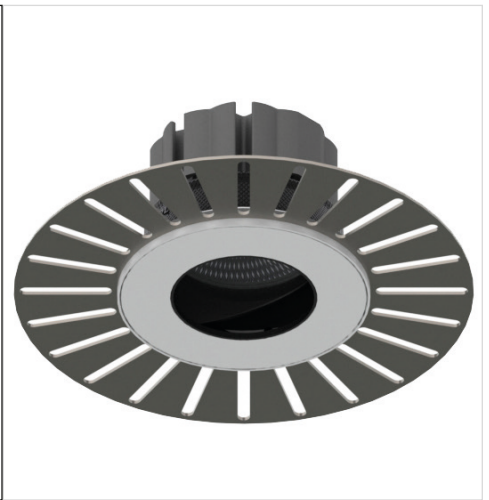

TRUE LOPRO

Tilt & Rotate

ORLUNA®

Project Reference: _____

Product Reference: _____

Luminaire Details

Fitting Type	Adjustable Downlight
IP Rating	IP54
Warranty	5 Years
Class	III
IP Zone	Zone 1
Standards	CE, BS EN 60598
Material	Aluminium ADC12
Cable type	2 Core 0.75mm ²
Cable Length	300mm
Bezel Temp	F Rated

Features & Benefits

- 98CRI R9 99
- Ultra low profile
- Black baffle to the front for low glare
- 360° rotate and tilt behind the scenes
- Plaster-in with paintable front plate

2700K LOPRO 98CRI

3000K LOPRO 98CRI

Specification Code

Engine type	Bezel	Colour Temp	Driver	Beam Width	Bezel Colour	Baffle Colour	Options
LO	TRE	27	M	N	W	BB	F 54 E
		27 / 2700K 30 / 3000K 40 / 4000K	M / Mains Dim D / DALI O / 0-10v N / Non Dim X / No Driver	N / Narrow M / Medium W / Wide	W / White RAL 9010 D / White RAL 9003 E / White RAL 9016 B / Black RAL 9005 F / Antique Brass G / Polished Brass J / Antique Bronze K / Brushed Chrome L / Polished Chrome H / Antique Copper I / Polished Copper C / Other RAL	BB / Black 9005 WB / White 9010 DB / White 9003 EB / White 9016 FB / Antique Brass GB / Gold Anodised JB / Antique Bronze KB / Brushed Chrome LB / Polished Chrome HB / Antique Copper IB / Polished Copper MB / Polished Brass CB / Other RAL	F / Fire Rated 54 / IP54 65 / IP65 P / Sea & Spa T / Lockable Tilt & Rotate E / 3hr Emergency H / Honeycomb S / Spreader Lens N / Frosted Lens Z / LSZH Cable