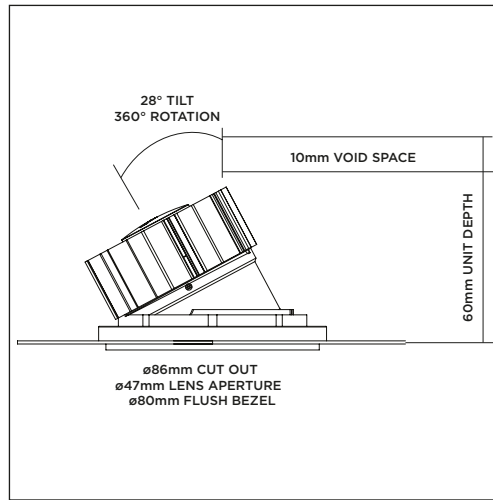

### Luminaire Details

Fitting Type	Adjustable Downlight
IP Rating	IP54
Warranty	5 Years
Class	III
IP Zone	Zone 1
Standards	CE, BS EN 60598
Material	Aluminium ADC12
Cable type	2 Core 0.75mm <sup>2</sup>
Cable Length	300mm
Bezel Temp	F Rated