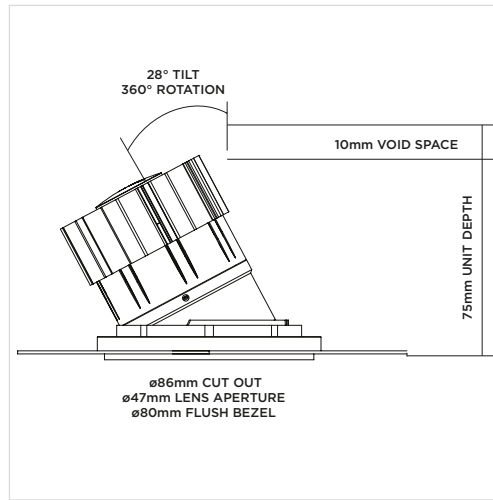

TRUE ORIGIN HIGH OUTPUT

Tilt & Rotate

ORLUNA®

Project Reference: _____

Product Reference: _____

Luminaire Details

Fitting Type	Adjustable Downlight
IP Rating	IP54
Warranty	5 Years
Class	III
IP Zone	Zone 1
Standards	CE, BS EN 60598
Material	Aluminium ADC12
Cable type	2 Core 0.75mm ²
Cable Length	300mm
Bezel Temp	F Rated

For full test data, see Luminaire Photometric Reports at orluna.com/downloads

LUMINAIRE POWER

Voltage	34v	34v
Drive Current	300mA	300mA
Circuit Power (typ)	11.6W	11.6W

DRIVER

Protocols	Mains Dim / DALI / 0-10V / Non-dim
Dim to Dark	0.1% Lux
Distance from product	20m (series wiring)
Emergency	Emergency packs available