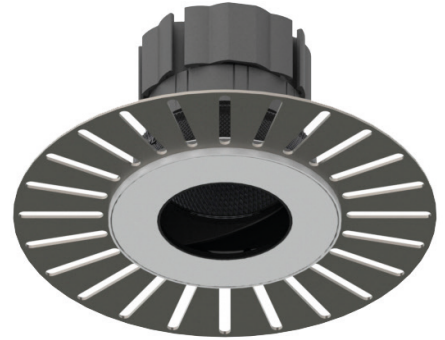

TRUE ORIGIN HIGH OUTPUT

Tilt & Rotate

ORLUNA®

Project Reference: _____

Product Reference: _____

Luminaire Details

Fitting Type	Adjustable Downlight
IP Rating	IP54
Warranty	5 Years
Class	III
IP Zone	Zone 1
Standards	CE, BS EN 60598
Material	Aluminium ADC12
Cable type	2 Core 0.75mm ²
Cable Length	300mm
Bezel Temp	F Rated

Features & Benefits

- TRUE BEAM
- Full beam options
- Black baffle to the front for low glare
- 360° rotate and tilt behind the scenes
- Plaster-in with paintable front plate

2700K ORIGIN HIGH OUTPUT 85CRI

3000K ORIGIN HIGH OUTPUT 85CRI

LIGHT VALUES	MEDIUM	WIDE	* All values are per light engine	MEDIUM	WIDE
Beam Width FWHM	33°	42°			33°
Initial Lumens*	1533	1533		1658	1658
Engine Lumens*	1290	1278		1403	1403
*(Tc 85°C, +/-7%)					
Engine Lm/W	111	110		121	121
Luminaire Cd	1944	1286		2070	1323
Binning SDCM (Hot)	2			2	
DUV	0.001			0.001	
CRI (typ)(R9)	85 (15)			85 (10)	
TM30 Rf Rg	Rf 85 Rg 95			Rf 83 Rg 95	
Lifetime (ambient)	L90 B5 50,000hrs			L90 B5 50,000hrs	

Specification Code

Engine type	Bezel	Colour Temp	Driver	Beam Width	Bezel Colour	Baffle Colour	Options
HO	TRE	27	M	M	W	BB	F 54 E
		27 / 2700K 30 / 3000K 40 / 4000K	M / Mains Dim D / DALI O / 0-10v N / Non Dim X / No Driver	M / Medium W / Wide	W / White RAL 9010 D / White RAL 9003 E / White RAL 9016 B / Black RAL 9005 F / Antique Brass G / Polished Brass J / Antique Bronze K / Brushed Chrome L / Polished Chrome H / Antique Copper I / Polished Copper C / Other RAL	BB / Black 9005 WB / White 9010 DB / White 9003 EB / White 9016 FB / Antique Brass GB / Gold Anodised JB / Antique Bronze KB / Brushed Chrome LB / Polished Chrome HB / Antique Copper IB / Polished Copper MB / Polished Brass CB / Other RAL	F / Fire Rated 54 / IP54 65 / IP65 P / Sea & Spa T / Lockable Tilt & Rotate E / 3hr Emergency H / Honeycomb S / Spreader Lens N / Frosted Lens Z / LSZH Cable