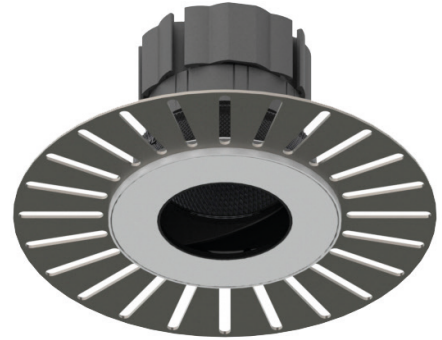

TRUE ORIGIN

Tilt & Rotate

ORLUNA®

Project Reference: _____

Product Reference: _____

Luminaire Details

Fitting Type	Adjustable Downlight
IP Rating	IP54
Warranty	5 Years
Class	III
IP Zone	Zone 1
Standards	CE, BS EN 60598
Material	Aluminium ADC12
Cable type	2 Core 0.75mm ²
Cable Length	300mm
Bezel Temp	F Rated

Features & Benefits

- 98CRI R9 99
- TRUE BEAM
- Full beam options
- Black baffle to the front for low glare
- 360° rotate and tilt behind the scenes
- Plaster-in with paintable front plate

2700K ORIGIN 98CRI

3000K ORIGIN 98CRI

LIGHT VALUES	2700K				3000K			
	SPOT	MEDIUM	WIDE	FLOOD	SPOT	MEDIUM	WIDE	FLOOD
Beam Width FWHM	10°	27°	39°	45°	10°	27°	40°	45°
Initial Lumens*	624	1077	1077	1077	661	1156	1156	1156
Engine Lumens*	437	931	931	924	455	954	984	978
*(Tc 85°C, +/-7%)								
Engine Lm/W	41	80	80	80	43	82	85	84
Luminaire Cd	4853	1748	1020	923	5075	1792	965	959
Binning SDCM (Hot)	2				2			
DUV	0.001				0.001			
CRI (typ)(R9)	98 (98)				98 (99)			
TM30 Rf Rg	Rf 94 Rg 100				Rf 94 Rg 101			
Lifetime (ambient)	L90 B5 50,000hrs				L90 B5 50,000hrs			