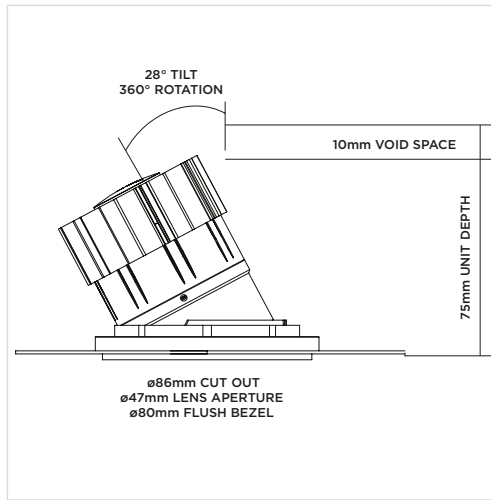

TRUE ORIGIN

Tilt & Rotate

ORLUNA®

Project Reference: _____

Product Reference: _____

Luminaire Details

Fitting Type	Adjustable Downlight
IP Rating	IP54
Warranty	5 Years
Class	III
IP Zone	Zone 1
Standards	CE, BS EN 60598
Material	Aluminium ADC12
Cable type	2 Core 0.75mm ²
Cable Length	300mm
Bezel Temp	F Rated

For full test data, see Luminaire Photometric Reports at orluna.com/downloads

LUMINAIRE POWER

	16.8v	34v	16.8v	34v
Voltage	16.8v	34v	16.8v	34v
Drive Current	500mA	300mA	500mA	300mA
Circuit Power (typ)	10.6W	11.6W	10.6W	11.6W