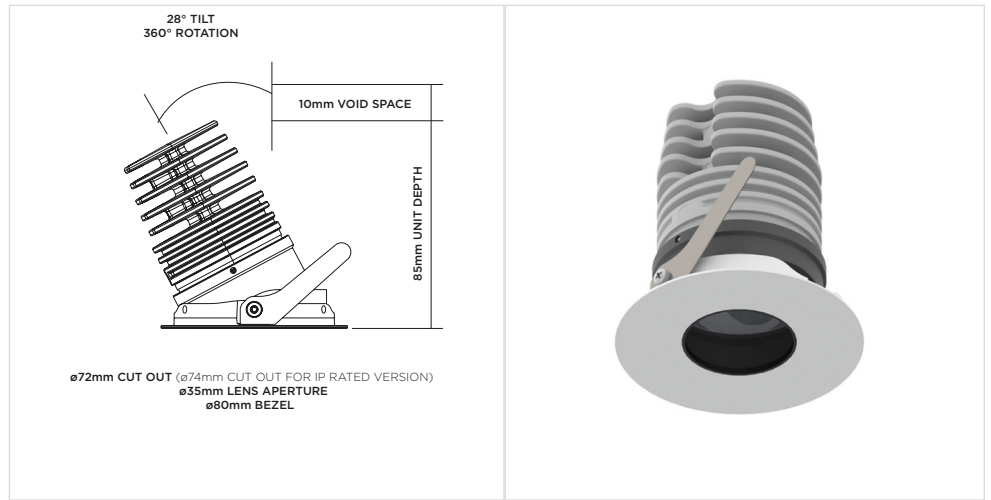

TIMO QUAD50

Tilt & Rotate

ORLUNA®

Project Reference: _____

Product Reference: _____

Luminaire Details

Fitting Type	Adjustable Downlight
IP Rating	IP54 / IP65
Warranty	5 Years
Class	III
IP Zone	Zone 1
Standards	CE, BS EN 60598
Material	Aluminium ADC12
Cable type	2 Core 0.75mm ²
Cable Length	300mm
Bezel Temp	F Rated

Features & Benefits

- 85CRI
- Tilt behind the scenes
- Narrow aperture
- Ultra low glare

LIGHT VALUES	2700K QUAD50			2938K QUAD50		
	MEDIUM	WIDE	FLOOD	MEDIUM	WIDE	FLOOD
Beam Width FWHM	20°	30°	46°	20°	30°	46°
Initial Lumens*	812	812	812	887	887	887
Engine Lumens*	658	706	719	713	775	785
*(Tc 85°C, +/-7%)						
Engine Lm/W	63	68	69	69	75	75
Luminaire Cd	988	698	498	1569	761	509
Binning SDCM (Hot)	2			2		
DUV	0.001			0.001		
CRI (typ)(R9)	82 (8)			82 (8)		
TM30 Rf Rg	Rf 83 Rg 95			Rf 83 Rg 95		
Lifetime (ambient)	L90 B5 50,000hrs			L90 B5 50,000hrs		

For full test data, see Luminaire Photometric Reports at orluna.com/downloads

LUMINAIRE POWER	2700K	2938K
Voltage	11.2V (11.8V) 12.8V	11.2V (11.8V) 12.8V
Drive Current	700mA	700mA
Circuit Power (typ)	10.4	10.4
DRIVER	Protocols Mains Dim / DALI / 0-10V / Non-dim Dim to Dark 0.1% Lux Distance from product 20m (series wiring) Emergency Emergency packs available	