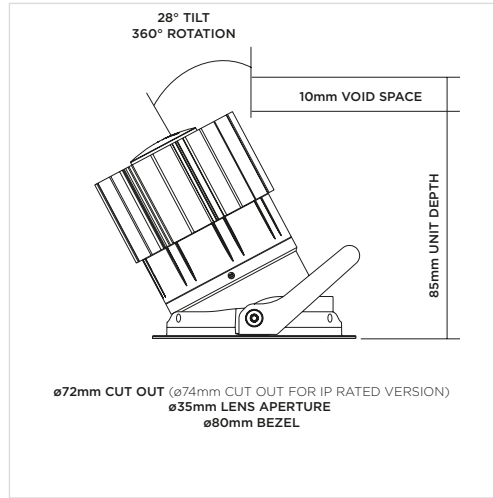

### Luminaire Details

Fitting Type	Adjustable Downlight
IP Rating	IP54 / IP65
Warranty	5 Years
Class	III
IP Zone	Zone 1
Standards	CE, BS EN 60598
Material	Aluminium ADC12
Cable type	2 Core 0.75mm <sup>2</sup>
Cable Length	300mm
Bezel Temp	F Rated