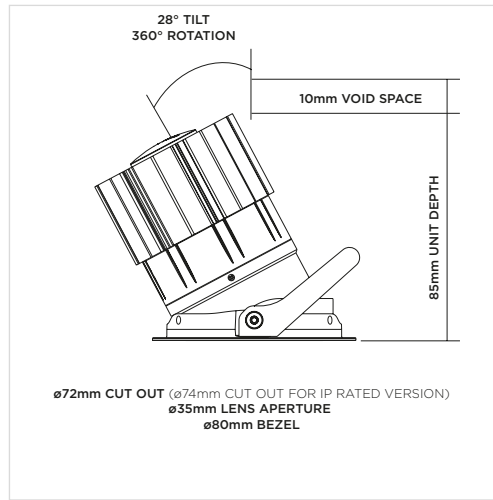

TIMO WARM DIM

Tilt & Rotate

ORLUNA®

Project Reference: _____

Product Reference: _____

Luminaire Details

Fitting Type	Adjustable Downlight
IP Rating	IP54 / IP65
Warranty	5 Years
Class	III
IP Zone	Zone 1
Standards	CE, BS EN 60598
Material	Aluminium ADC12
Cable type	2 Core 0.75mm ²
Cable Length	300mm
Bezel Temp	F Rated

For full test data, see Luminaire Photometric Reports at orluna.com/downloads

LUMINAIRE POWER

Voltage	36v
Drive Current	300mA
Circuit Power (typ)	12.2W

DRIVER

Protocols	Mains Dim / DALI / 0-10V
Dim to Dark	0.1% Lux
Distance from product	20m (series wiring)
Emergency	Emergency packs available