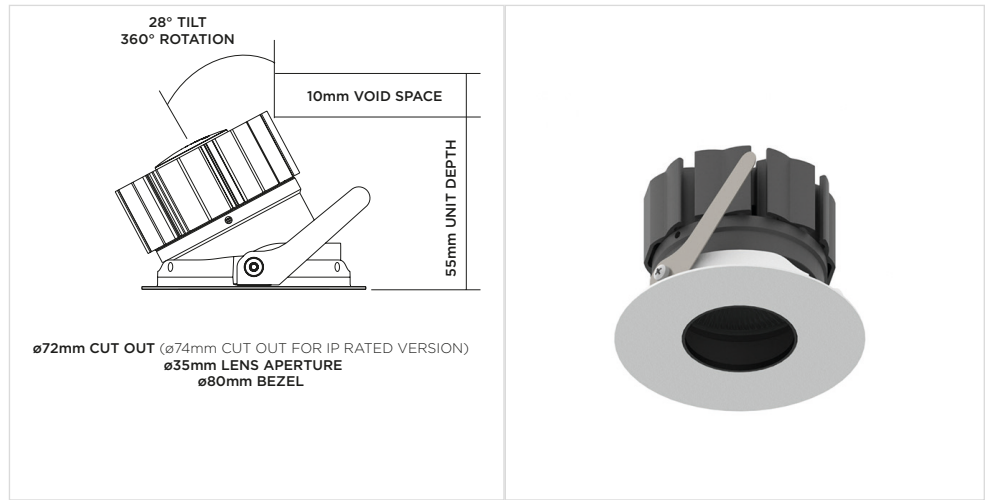

TIMO LOPRO

Tilt & Rotate

ORLUNA®

Project Reference: _____

Product Reference: _____

Luminaire Details

Fitting Type	Adjustable Downlight
IP Rating	IP54 / IP65
Warranty	5 Years
Class	III
IP Zone	Zone 1
Standards	CE, BS EN 60598
Material	Aluminium ADC12
Cable type	2 Core 0.75mm ²
Cable Length	300mm
Bezel Temp	F Rated

Features & Benefits

- 98CRI R9 99
- Ultra low profile
- Tilt behind the scenes
- Narrow aperture
- Ultra low glare

2700K LOPRO 98CRI

3000K LOPRO 98CRI

LIGHT VALUES	2700K			3000K		
	NARROW	MEDIUM	WIDE	NARROW	MEDIUM	WIDE
Beam Width FWHM	19°	21°	28°	18°	21°	27°
Initial Lumens*	1055	1055	1055	1057	1057	1057
Engine Lumens*	791	799	814	827	813	832
*(Tc 85°C, +/-7%)						
Engine Lm/W	68	69	70	71	70	72
Luminaire Cd	1547	1404	973	1844	1544	1124
Binning SDCM (Hot)	2			2		
DUV	0.001			0.001		
CRI (typ)(R9)	98 (98)			98 (99)		
TM30 Rf Rg	Rf 94 Rg 100			Rf 94 Rg 101		
Lifetime (ambient)	L90 B5 50,000hrs			L90 B5 50,000hrs		

For full test data, see Luminaire Photometric Reports at orluna.com/downloads

LUMINAIRE POWER

Voltage	34v	34v
Drive Current	300mA	300mA
Circuit Power (typ)	11.6W	11.6W

DRIVER

Protocols	Mains Dim / DALI / 0-10V / Non-dim
Dim to Dark	0.1% Lux
Distance from product	20m (series wiring)
Emergency	Emergency packs available