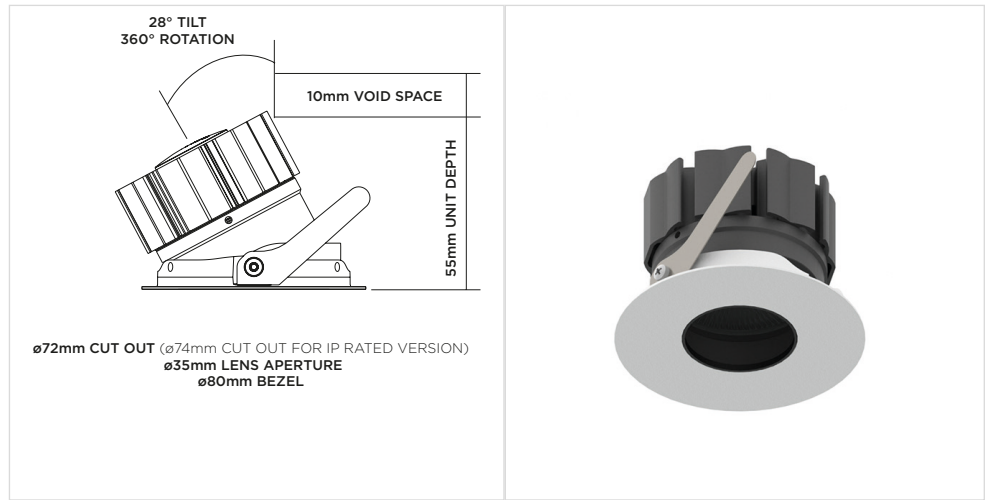

### Luminaire Details

Fitting Type	Adjustable Downlight
IP Rating	IP54 / IP65
Warranty	5 Years
Class	III
IP Zone	Zone 1
Standards	CE, BS EN 60598
Material	Aluminium ADC12
Cable type	2 Core 0.75mm <sup>2</sup>
Cable Length	300mm
Bezel Temp	F Rated