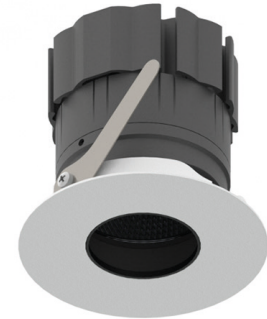

TIMO ORIGIN

Tilt & Rotate

ORLUNA®

Project Reference: _____

Product Reference: _____

Luminaire Details

Fitting Type	Adjustable Downlight
IP Rating	IP54 / IP65
Warranty	5 Years
Class	III
IP Zone	Zone 1
Standards	CE, BS EN 60598
Material	Aluminium ADC12
Cable type	2 Core 0.75mm ²
Cable Length	300mm
Bezel Temp	F Rated

Features & Benefits

- 98CRI R9 99
- TRUE BEAM
- Tilt behind the scenes
- Narrow aperture
- Ultra low glare

2700K ORIGIN 98CaRI

3000K ORIGIN 98CRI

LIGHT VALUES	SPOT	MEDIUM	WIDE	SPOT	MEDIUM	WIDE
Beam Width FWHM	12°	37°	46°	12°	37°	46°
Initial Lumens*	624	1077	1077	661	1156	1156
Engine Lumens*	437	931	931	455	954	984
*(Tc 85°C, +/-7%)						
Engine Lm/W	41	80	80	43	82	85
Luminaire Cd	1750	912	555	1791	1006	610
Binning SDCM (Hot)	2			2		
DUV	0.001			0.001		
CRI (typ)(R9)	98 (98)			98 (99)		
TM30 Rf Rg	Rf 94 Rg 100			Rf 94 Rg 101		
Lifetime (ambient)	L90 B5 50,000hrs			L90 B5 50,000hrs		