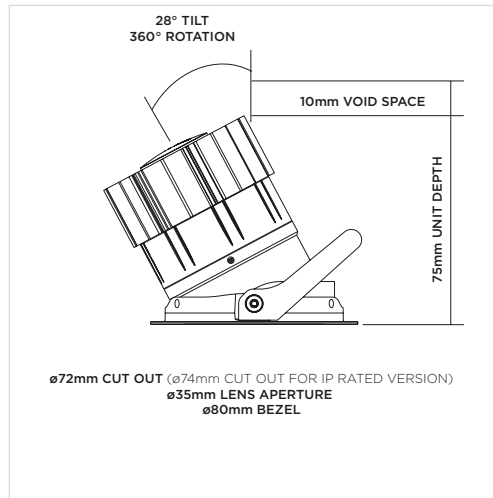

TIMO ORIGIN

Tilt & Rotate

ORLUNA®

Project Reference: _____

Product Reference: _____

Luminaire Details

Fitting Type	Adjustable Downlight
IP Rating	IP54 / IP65
Warranty	5 Years
Class	III
IP Zone	Zone 1
Standards	CE, BS EN 60598
Material	Aluminium ADC12
Cable type	2 Core 0.75mm ²
Cable Length	300mm
Bezel Temp	F Rated

Features & Benefits

- 98CRI R9 99
- TRUE BEAM
- Tilt behind the scenes
- Narrow aperture
- Ultra low glare

2700K ORIGIN 98CaRI

3000K ORIGIN 98CRI

LIGHT VALUES	SPOT	MEDIUM	WIDE	SPOT	MEDIUM	WIDE
Beam Width FWHM	12°	37°	46°	12°	37°	46°
Initial Lumens*	624	1077	1077	661	1156	1156
Engine Lumens*	437	931	931	455	954	984
*(Tc 85°C, +/-7%)						
Engine Lm/W	41	80	80	43	82	85
Luminaire Cd	1750	912	555	1791	1006	610
Binning SDCM (Hot)	2			2		
DUV	0.001			0.001		
CRI (typ)(R9)	98 (98)			98 (99)		
TM30 Rf Rg	Rf 94 Rg 100			Rf 94 Rg 101		
Lifetime (ambient)	L90 B5 50,000hrs			L90 B5 50,000hrs		

For full test data, see Luminaire Photometric Reports at orluna.com/downloads

LUMINAIRE POWER

Voltage	16.8v	34v	16.8v	34v
Drive Current	500mA	300mA	500mA	300mA
Circuit Power (typ)	10.6W	11.6W	10.6W	11.6W