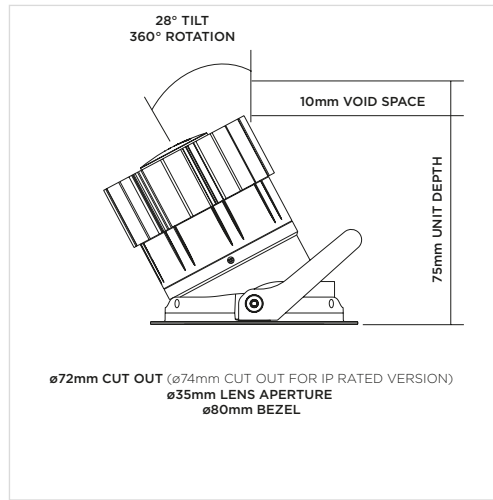

### Luminaire Details

Fitting Type	Adjustable Downlight
IP Rating	IP54 / IP65
Warranty	5 Years
Class	III
IP Zone	Zone 1
Standards	CE, BS EN 60598
Material	Aluminium ADC12
Cable type	2 Core 0.75mm <sup>2</sup>
Cable Length	300mm
Bezel Temp	F Rated