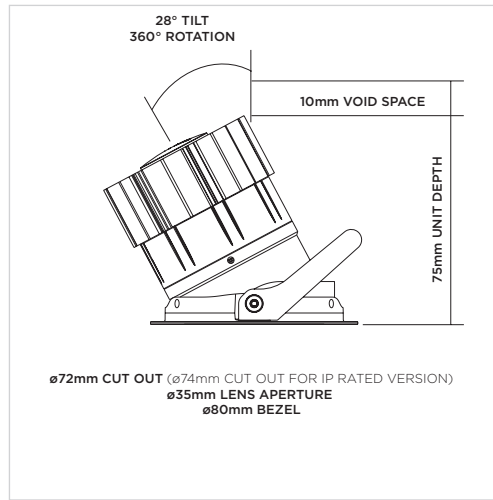

TIMO ORIGIN HIGH OUTPUT

Tilt & Rotate

ORLUNA®

Project Reference: _____

Product Reference: _____

Luminaire Details

Fitting Type	Adjustable Downlight
IP Rating	IP54 / IP65
Warranty	5 Years
Class	III
IP Zone	Zone 1
Standards	CE, BS EN 60598
Material	Aluminium ADC12
Cable type	2 Core 0.75mm ²
Cable Length	300mm
Bezel Temp	F Rated

Features & Benefits

- TRUE BEAM
- Tilt behind the scenes
- Narrow aperture
- Ultra low glare

2700K ORIGIN HIGH OUTPUT 85CRI

3000K ORIGIN HIGH OUTPUT 85CRI

LIGHT VALUES	MEDIUM	WIDE	* All values are per light engine	MEDIUM	WIDE	
Beam Width FWHM	35°	44°		35°	44°	
Initial Lumens*	1533	1533		1658	1658	
Engine Lumens*	1290	1278		1403	1403	
*(Tc 85°C, +/-7%)						
Engine Lm/W	111	110		121	121	
Luminaire Cd	1174	791		1268	839	
Binning SDCM (Hot)	2			2		
DUV	0.001			0.001		
CRI (typ)(R9)	85 (15)			85 (10)		
TM30 Rf Rg	Rf 85 Rg 95		Rf 83 Rg 95			
Lifetime (ambient)	L90 B5 50,000hrs		L90 B5 50,000hrs			

For full test data, see Luminaire Photometric Reports at orluna.com/downloads

LUMINAIRE POWER

Voltage	34v	34v
Drive Current	300mA	300mA
Circuit Power (typ)	11.6W	11.6W

DRIVER

Protocols	Mains Dim / DALI / 0-10V / Non-dim
Dim to Dark	0.1% Lux
Distance from product	20m (series wiring)
Emergency	Emergency packs available