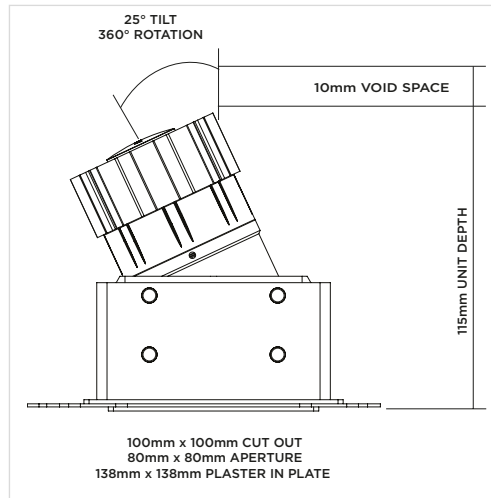

### Luminaire Details

Fitting Type	Adjustable Downlight
IP Rating	IP54
Warranty	5 Years
Class	III
IP Zone	Zone 1
Standards	CE, BS EN 60598
Material	Aluminium ADC12
Cable type	2 Core 0.75mm <sup>2</sup>
Cable Length	300mm
Bezel Temp	F Rated