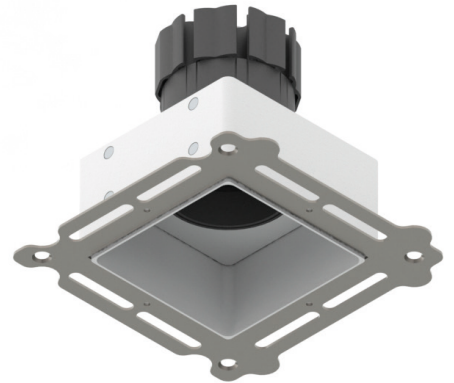

## Detail Tilt & Rotate

### Features & Benefits

- 98CRI R9 99
- TRUE BEAM
- Full beam options
- Low glare
- Magnetically-retained plaster-in
- Change accessories from the front