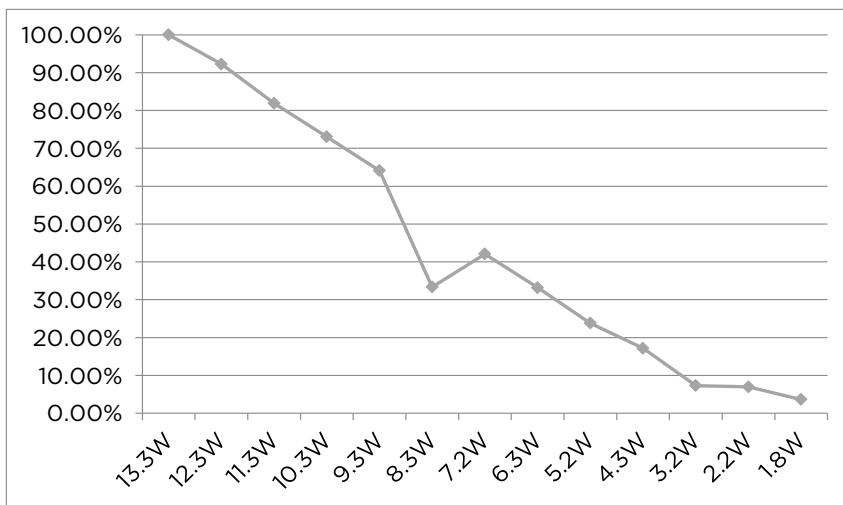

MK GridPlus

Control system compatibilty

ORLUNA®

Project Reference: _____

Product Reference: _____

Control System Details

Manufacturer MK
 Model GridPlus K4501WHILV
 Load Range 0 - 200W
 Control Type Leading Edge

Luminaire Details

Engine Origin
 Driver Osram OTe11
 Wattage 13.3W

Summary

Dims to 3.63%
 Minimum 1, maximum 10 lights
 Loud buzz

Power Setting	Dim %	Cd
(MAX) 13.3	100.00%	3550
12.3	92.25%	3275
11.3	81.89%	2907
10.3	73.07%	2594
9.3	64.11%	2276
8.3	33.35%	1184
7.2	42.08%	1494
6.3	33.15%	1177
5.2	23.80%	845
4.3	17.15%	609
3.2	7.30%	259
2.2	6.96%	247
(MIN) 1.8	3.63%	129