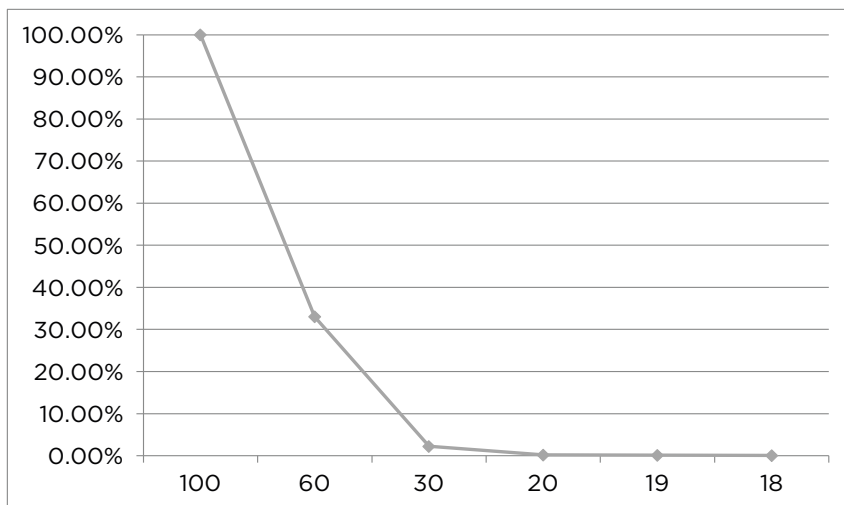

Loxone Universal (L)

ORLUNA®

Control system compatibility

Project Reference: _____

Product Reference: _____

Control System Details

Manufacturer Loxone
 Model Universal
 Load Range 0 - 400W
 Control Type Leading Edge

Luminaire Details

Engine Origin
 Driver Osram OTe11
 Wattage 12W

Summary

Dims to 0.05%
 Minimum 1, maximum 22 lights
 No trim to maximum
 Trim minimum to 18

Power Setting	Dim %	Cd
(MAX) 100	100.00%	1460
60	33.01%	482
30	2.25%	32.8
20	0.19%	2.77
19	0.12%	1.7
(MIN) 18	0.05%	0.7