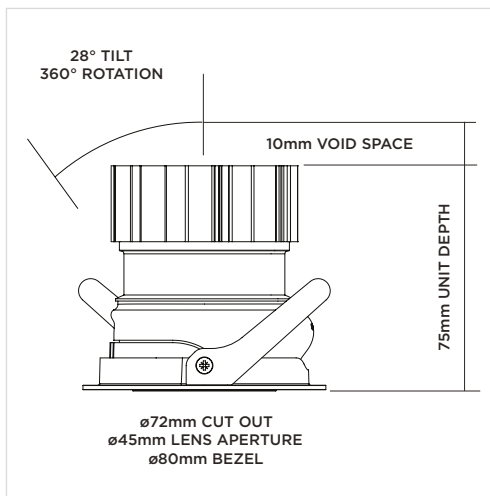

ONE WARM DIM

Tilt & Rotate

ORLUNA®

Project Reference: _____

Product Reference: _____

Luminaire Details

Fitting Type	Adjustable Downlight
IP Rating	IP54 / IP65
Warranty	5 Years
Class	III
IP Zone	Zone 1
Standards	CE, BS EN 60598
Material	Aluminium ADC12
Cable type	2 Core 0.75mm ²
Cable Length	300mm
Bezel Temp	F Rated

Features & Benefits

- Tilts within the luminaire to avoid pre- protrusion below the ceiling line
- Warm dimming from 3000K to 1800K
- 98CRI R9:99
- Trubeam: A smooth, defined beam

1800K - 3000K

WARM DIM

LIGHT VALUES	MEDIUM	WIDE	FLOOD
Beam Width FWHM	31°	42°	46°
Initial Lumens*	1030	1030	1030
Engine Lumens*	882	873	876
*(Tc 85°C, +/-7%)			
Engine Lm/W	75	74	74
Luminaire Cd	1439	874	892
Binning SDCM (Hot)	3		
DUV	0.001		
CRI (typ)(R9)	98 (99)		
TM30 Rf Rg	Rf 94 Rg 101		
Lifetime (ambient)	L90 B5 50,000hrs		

For full test data, see Luminaire Photometric Reports at orluna.com/downloads

LUMINAIRE POWER

Voltage	34v
Drive Current	300mA
Circuit Power (typ)	11.8W

DRIVER

Protocols	Mains Dim / DALI / 0-10V / Non-dim
Dim to Dark	0.1% Lux
Distance from product	20m (series wiring)
Emergency	Emergency packs available