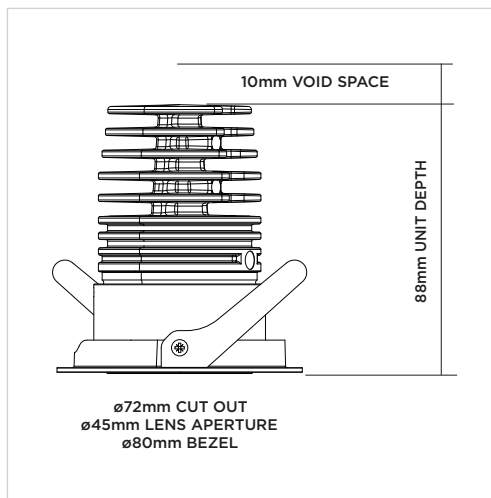

ONE QUAD50

Fixed

ORLUNA®

Project Reference: _____

Product Reference: _____

Luminaire Details

Fitting Type	Fixed Downlight
IP Rating	IP54 / IP65
Warranty	5 Years
Class	III
IP Zone	Zone 1
Standards	CE, BS EN 60598
Material	Aluminium ADC12
Cable type	2 Core 0.75mm ²
Cable Length	300mm
Bezel Temp	F Rated

Features & Benefits

- 85CRI
- Black baffle for low glare
- Fixed product

LIGHT VALUES	2700K QUAD50			2938K QUAD50		
	MEDIUM	WIDE	FLOOD	MEDIUM	WIDE	FLOOD
Beam Width FWHM	20°	30°	46°	20°	30°	46°
Initial Lumens*	812	812	812	887	887	887
Engine Lumens*	658	706	719	713	775	785
<small>*(Tc 85°C, +/-7%)</small>						
Engine Lm/W	63	68	69	69	75	75
Luminaire Cd	1479	990	587	2332	1258	752
Binning SDCM (Hot)	2			2		
DUV	0.001			0.001		
CRI (typ)(R9)	82 (8)			82 (8)		
TM30 Rf Rg	Rf 83 Rg 95			Rf 83 Rg 95		
Lifetime (ambient)	L90 B5 50,000hrs			L90 B5 50,000hrs		

For full test data, see Luminaire Photometric Reports at orluna.com/downloads

LUMINAIRE POWER	2700K	2938K
Voltage	11.2V (11.8V) 12.8V	11.2V (11.8V) 12.8V
Drive Current	700mA	700mA
Circuit Power (typ)	10.4	10.4
DRIVER	Protocols Mains Dim / DALI / 0-10V / Non-dim Dim to Dark 0.1% Lux Distance from product 20m (series wiring) Emergency Emergency packs available	