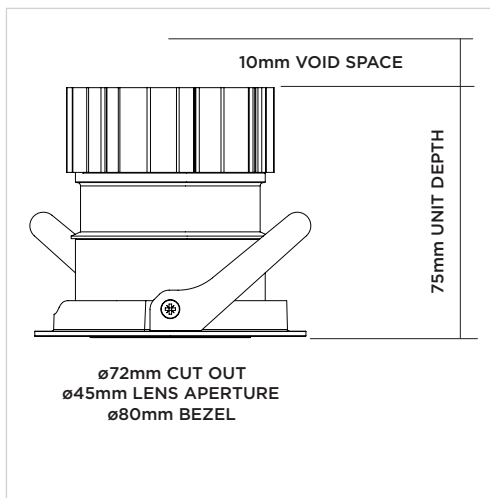

ONE WARM DIM

Fixed

ORLUNA®

Project Reference: _____

Product Reference: _____

Luminaire Details

Fitting Type	Fixed Downlight
IP Rating	IP54 / IP65
Warranty	5 Years
Class	III
IP Zone	Zone 1
Standards	CE, BS EN 60598
Material	Aluminium ADC12
Cable type	2 Core 0.75mm ²
Cable Length	300mm
Bezel Temp	F Rated

Features & Benefits

- Tilts within the luminaire to avoid pre-contrusion below the ceiling line
- Warm dimming from 3000K to 1800K
- 98CRI R9:99
- Trubeam: A smooth, defined beam

1800K - 3000K WARM DIM

LIGHT VALUES	MEDIUM	WIDE	FLOOD
Beam Width FWHM	31°	42°	46°
Initial Lumens*	1030	1030	1030
Engine Lumens*	882	873	876
*(Tc 85°C, +/-7%)			
Engine Lm/W	75	74	74
Luminaire Cd	1439	874	892
Binning SDCM (Hot)	3		
DUV	0.001		
CRI (typ)(R9)	98 (99)		
TM30 Rf Rg	Rf 94 Rg 101		
Lifetime (ambient)	L90 B5 50,000hrs		

For full test data, see Luminaire Photometric Reports at orluna.com/downloads

LUMINAIRE POWER

Voltage	34v
Drive Current	300mA
Circuit Power (typ)	11.8W

DRIVER

Protocols	Mains Dim / DALI / 0-10V / Non-dim
Dim to Dark	0.1% Lux
Distance from product	20m (series wiring)
Emergency	Emergency packs available

Specification Code

Engine type	Bezel	Colour Temp	Driver	Beam Width	Bezel Colour	Baffle Colour	Options
WD	-ONX-	WD	M	M	- W -	BB	- F 54 E
			M / Mains Dim D / DALI O / 0-10v X / No Driver	M / Medium W / Wide F / Flood	W / White RAL 9010 D / White RAL 9003 E / White RAL 9016 B / Black RAL 9005 F / Antique Brass G / Polished Brass J / Antique Bronze K / Brushed Chrome L / Polished Chrome H / Antique Copper I / Polished Copper C / Other RAL	BB / Black 9005 WB / White 9010 DB / White 9003 EB / White 9016 FB / Antique Brass GB / Gold Anodised JB / Antique Bronze KB / Brushed Chrome LB / Polished Chrome HB / Antique Copper IB / Polished Copper MB / Polished Brass CB / Other RAL	F / Fire Rated* 54 / IP54 65 / IP65 (Gaiter) P / Sea & Spa C / Constant Torsion T / Lockable Tilt & Rotate E / 3hr Emergency H / Honeycomb S / Spreader Lens N / Frosted Lens Z / LSZH Cable