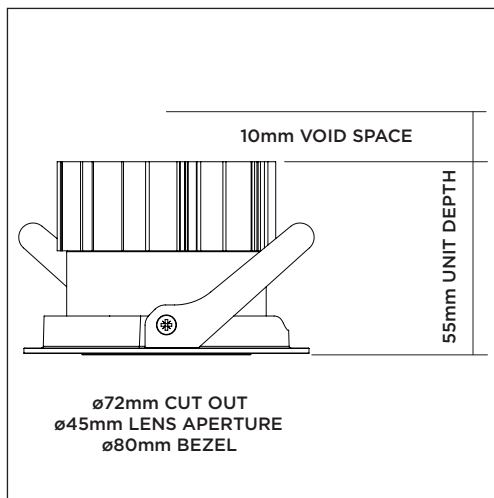

### Luminaire Details

Fitting Type	Fixed Downlight
IP Rating	IP54 / IP65
Warranty	5 Years
Class	III
IP Zone	Zone 1
Standards	CE, BS EN 60598
Material	Aluminium ADC12
Cable type	2 Core 0.75mm <sup>2</sup>
Cable Length	300mm
Bezel Temp	F Rated