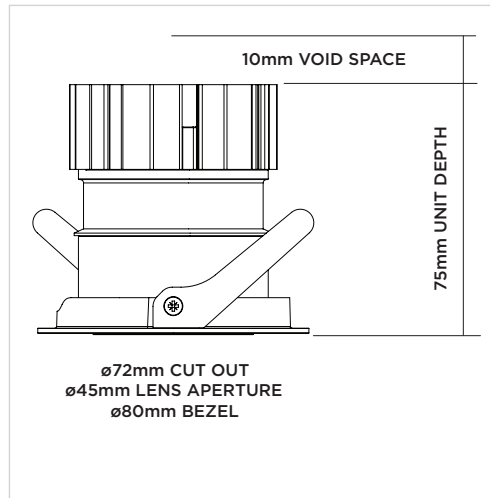

### Luminaire Details

Fitting Type	Fixed
IP Rating	IP54 / IP65
Warranty	5 Years
Class	III
IP Zone	Zone 1
Standards	CE, BS EN 60598
Material	Aluminium ADC12
Cable type	2 Core 0.75mm <sup>2</sup>
Cable Length	300mm
Bezel Temp	F Rated