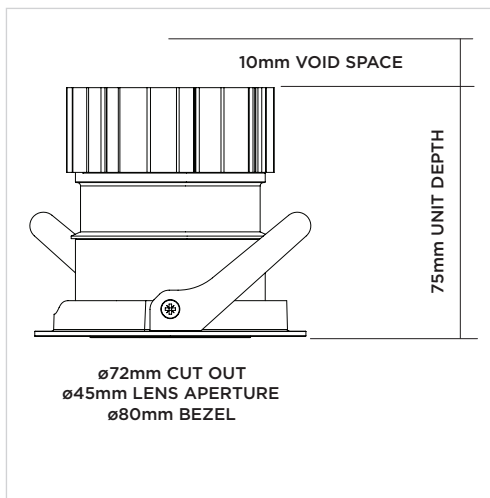

Luminaire Details

Fitting Type	Fixed
IP Rating	IP54 / IP65
Warranty	5 Years
Class	III
IP Zone	Zone 1
Standards	CE, BS EN 60598
Material	Aluminium ADC12
Cable type	2 Core 0.75mm ²
Cable Length	300mm
Bezel Temp	F Rated

Features & Benefits

- 98CRI R9 99
- TRUE BEAM
- Full beam options
- Black baffle to the front for low glare
- Dedicated fixed product

2700K ORIGIN 98CRI

3000K ORIGIN 98CRI

LIGHT VALUES	SPOT	MEDIUM	WIDE	FLOOD	SPOT	MEDIUM	WIDE	FLOOD
Beam Width FWHM	10°	27°	39°	45°	10°	27°	40°	45°
Initial Lumens*	624	1077	1077	1077	661	1156	1156	1156
Engine Lumens*	437	931	931	924	455	954	984	978
*(Tc 85°C, +/-7%)								
Engine Lm/W	41	80	80	80	43	82	85	84
Luminaire Cd	4853	1748	1020	923	5075	1792	965	959
Binning SDCM (Hot)	2				2			
DUV	0.001				0.001			
CRI (typ)(R9)	98 (98)				98 (99)			
TM30 Rf Rg	Rf 94 Rg 100				Rf 94 Rg 101			
Lifetime (ambient)	L90 B5 50,000hrs				L90 B5 50,000hrs			

For full test data, see Luminaire Photometric Reports at orluna.com/downloads

LUMINAIRE POWER

Voltage	34v	16.8v	34v
Drive Current	300mA	500mA	300mA
Circuit Power (typ)	11.6W	10.6W	11.6W

DRIVER

Protocols	Mains Dim / DALI / 0-10V / Non-dim
Dim to Dark	0.1% Lux
Distance from product	20m (series wiring)
Emergency	Emergency packs available