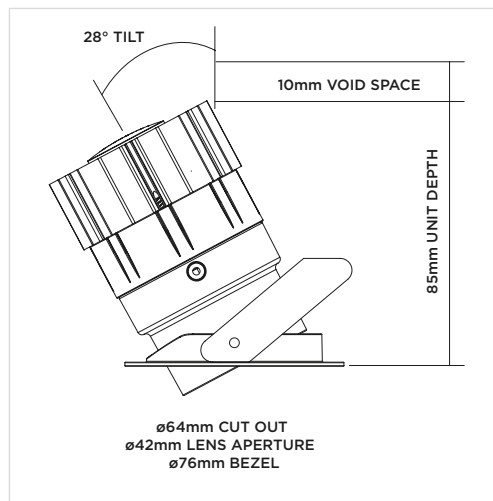

MINI RECESSED WARM DIM

ORLUNA®

Tilt

Project Reference: _____

Product Reference: _____

Luminaire Details

Fitting Type	Adjustable Downlight
IP Rating	IP44
Warranty	5 Years
Class	III
IP Zone	Zone 1
Standards	CE, BS EN 60598
Material	Aluminium ADC12
Cable type	2 Core 0.75mm ²
Cable Length	300mm
Bezel Temp	F Rated

For full test data, see Luminaire Photometric Reports at orluna.com/downloads

LUMINAIRE POWER

Voltage	34v
Drive Current	300mA
Circuit Power (typ)	11.8W

DRIVER

Protocols	Mains Dim / DALI / 0-10V / Non-dim
Dim to Dark	0.1% Lux
Distance from product	20m (series wiring)
Emergency	Emergency packs available