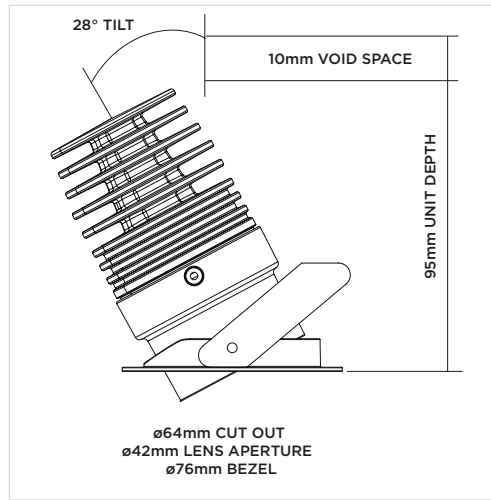

### Luminaire Details

Fitting Type	Tilt Downlight
IP Rating	IP44
Warranty	5 Years
Class	III
IP Zone	Zone 1
Standards	CE, BS EN 60598
Material	Aluminium ADC12
Cable type	2 Core 0.75mm <sup>2</sup>
Cable Length	300mm
Bezel Temp	F Rated