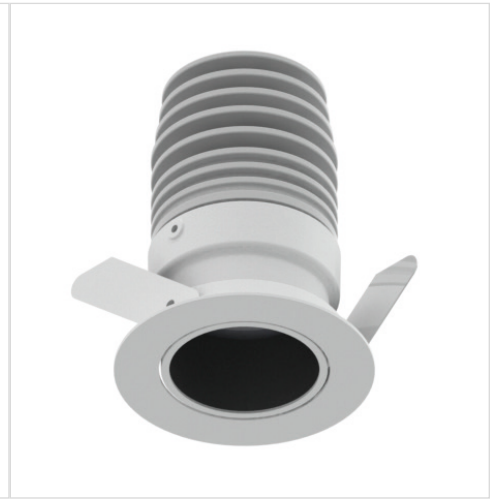

# MINI RECESSED QUAD50

### Luminaire Details

Fitting Type	Tilt Downlight
IP Rating	IP44
Warranty	5 Years
Class	III
IP Zone	Zone 1
Standards	CE, BS EN 60598
Material	Aluminium ADC12
Cable type	2 Core 0.75mm <sup>2</sup>
Cable Length	300mm
Bezel Temp	F Rated