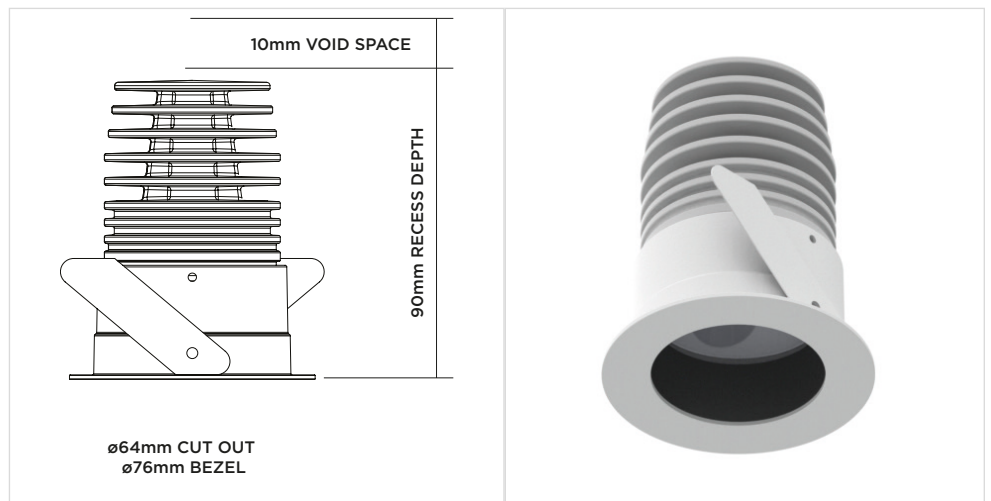

MINI RECESSED QUAD50

ORLUNA®

Fixed

Project Reference: _____

Product Reference: _____

Luminaire Details

Fitting Type	Fixed Downlight
IP Rating	IP44 / IP65
Warranty	5 Years
Class	III
IP Zone	Zone 1
Standards	CE, BS EN 60598
Material	Aluminium ADC12
Cable type	2 Core 0.75mm ²
Cable Length	300mm
Bezel Temp	F Rated

Features & Benefits

- 85CRI
- Low glare

LIGHT VALUES	2700K QUAD50			2938K QUAD50		
	MEDIUM	WIDE	FLOOD	MEDIUM	WIDE	FLOOD
Beam Width FWHM	20°	30°	46°	20°	30°	46°
Initial Lumens*	812	812	812	887	887	887
Engine Lumens*	658	706	719	713	775	785
<small>*(Tc 85°C, +/-7%)</small>						
Engine Lm/W	63	68	69	69	75	75
Luminaire Cd	2100	1119	660	2148	1248	736
Binning SDCM (Hot)	2			2		
DUV	0.001			0.001		
CRI (typ)(R9)	82 (8)			82 (8)		
TM30 Rf Rg	Rf 83 Rg 95			Rf 83 Rg 95		
Lifetime (ambient)	L90 B5 50,000hrs			L90 B5 50,000hrs		