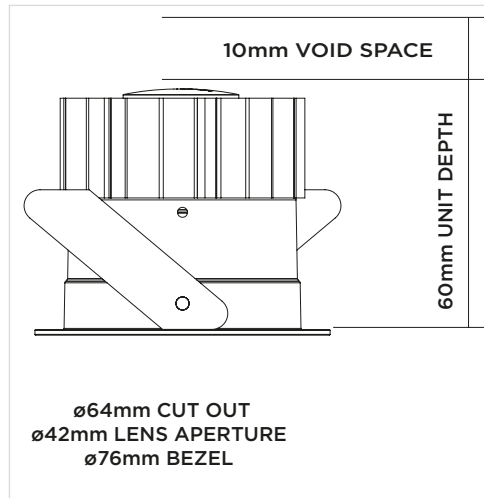

## Luminaire Details

Fitting Type	Fixed Downlight
IP Rating	IP44 / IP65
Warranty	5 Years
Class	III
IP Zone	Zone 1
Standards	CE, BS EN 60598
Material	Aluminium ADC12
Cable type	2 Core 0.75mm <sup>2</sup>
Cable Length	300mm
Bezel Temp	F Rated