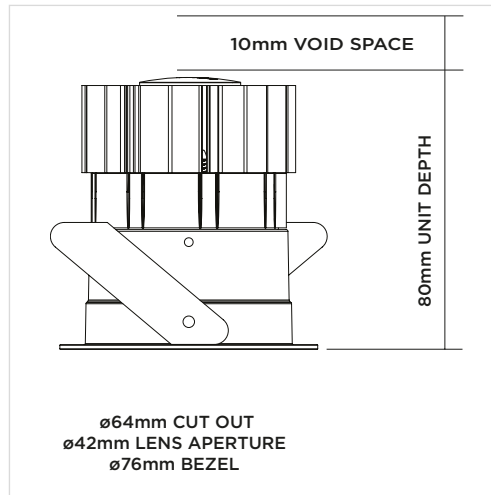

### Luminaire Details

Fitting Type	Fixed Downlight
IP Rating	IP44 / IP65
Warranty	5 Years
Class	III
IP Zone	Zone 1
Standards	CE, BS EN 60598
Material	Aluminium ADC12
Cable type	2 Core 0.75mm <sup>2</sup>
Cable Length	300mm
Bezel Temp	F Rated