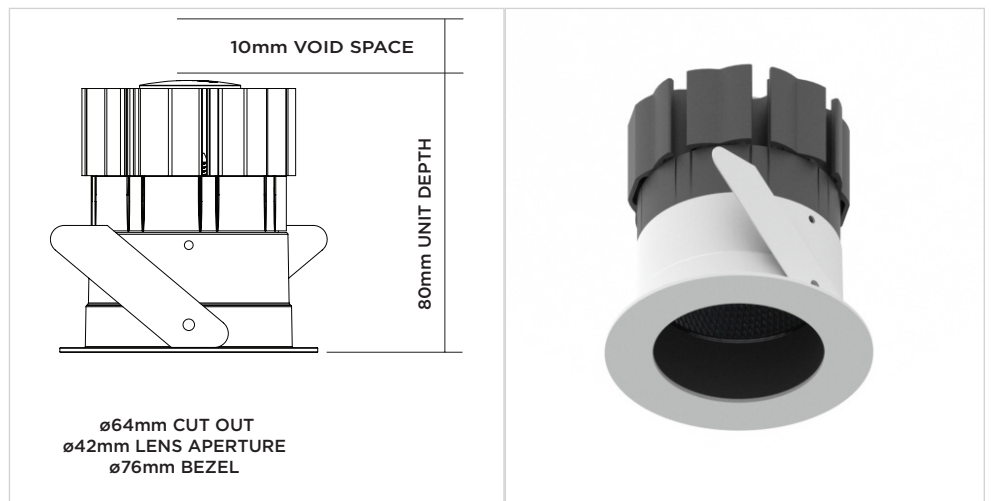

### Luminaire Details

Fitting Type	Fixed Downlight
IP Rating	IP44 / IP65
Warranty	5 Years
Class	III
IP Zone	Zone 1
Standards	CE, BS EN 60598
Material	Aluminium ADC12
Cable type	2 Core 0.75mm <sup>2</sup>
Cable Length	300mm
Bezel Temp	F Rated