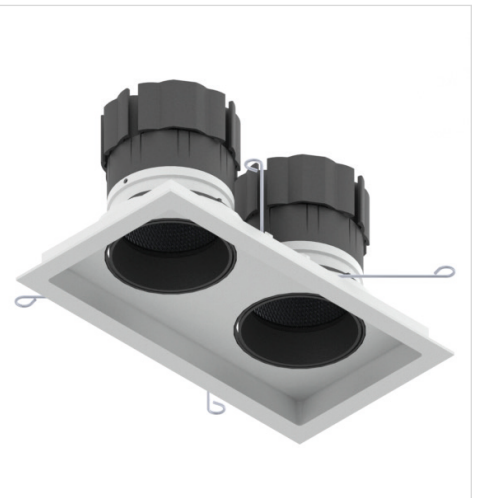

## Tilt & Rotate Twin

### Features & Benefits

- Recessed square bezel face
- Twin baffles prevent 'halo' glare
- Warm dimming from 3000K to 1800K
- 98CRI R9:99
- Trubeam: A smooth, defined beam