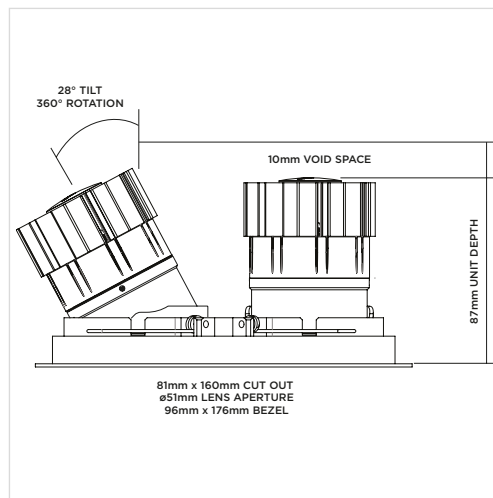

LOOK WARM DIM

Tilt & Rotate Twin

ORLUNA®

Project Reference: _____

Product Reference: _____

Luminaire Details

Fitting Type	Adjustable Downlight
IP Rating	IP54 / IP65
Warranty	5 Years
Class	III
IP Zone	Zone 1
Standards	CE, BS EN 60598
Material	Aluminium ADC12
Cable type	2 Core 0.75mm²
Cable Length	300mm
Bezel Temp	F Rated

Features & Benefits

- Recessed square bezel face
- Twin baffles prevent 'halo' glare
- Warm dimming from 3000K to 1800K
- 98CRI R9:99
- Trubeam: A smooth, defined beam

1800K - 3000K

WARM DIM

LIGHT VALUES	MEDIUM	WIDE	FLOOD
Beam Width FWHM	32°	46°	50°
Initial Lumens*	1030	1030	1030
Engine Lumens*	882	873	876
*(Tc 85°C, +/-7%)			
Engine Lm/W	75	74	74
Luminaire Cd	1525	875	891
Binning SDCM (Hot)	3		
DUV	0.001		
CRI (typ)(R9)	98 (99)		
TM30 Rf Rg	Rf 94 Rg 101		
Lifetime (ambient)	L90 B5 50,000hrs		

*All values are per light engine

For full test data, see Luminaire Photometric Reports at orluna.com/downloads

LUMINAIRE POWER

Voltage	34v
Drive Current	300mA
Circuit Power (typ)	11.8W

DRIVER

Protocols	Mains Dim / DALI / 0-10V / Non-dim
Dim to Dark	0.1% Lux
Distance from product	20m (series wiring)
Emergency	Emergency packs available

Specification Code

Engine type	Bezel	Colour Temp	Driver	Beam Width	Bezel Colour	Baffle Colour	Options
WD	-DLR2-	WD	M	M	- W -	BB	F 54 E
			M / Mains Dim D / DALI O / 0-10v X / No Driver	M / Medium W / Wide F / Flood	W / White RAL 9010 D / White RAL 9003 E / White RAL 9016 B / Black RAL 9005 C / Other RAL	BB / Black 9005 WB / White 9010 DB / White 9003 EB / White 9016 FB / Antique Brass GB / Gold Anodised JB / Antique Bronze KB / Brushed Chrome LB / Polished Chrome HB / Antique Copper IB / Polished Copper CB / Other RAL	F / Fire Rated 54 / IP5 65 / IP65 P / Sea & Spa T / Lockable Tilt & Rotate E / 3hr Emergency H / Honeycomb S / Spreader Lens N / Frosted Lens Z / LSZH Cable

ORLUNA LED Technologies
Unit C, Holly Industrial Park,
Ryan Way, Watford
Herts WD24 4YP

info@orluna.com

+44 (0) 1923 889 712