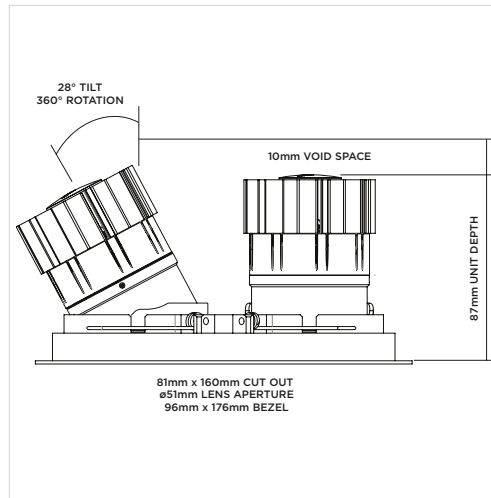

### Luminaire Details

Fitting Type	Adjustable Downlight
IP Rating	IP54 / IP65
Warranty	5 Years
Class	III
IP Zone	Zone 1
Standards	CE, BS EN 60598
Material	Aluminium ADC12
Cable type	2 Core 0.75mm <sup>2</sup>
Cable Length	300mm
Bezel Temp	F Rated