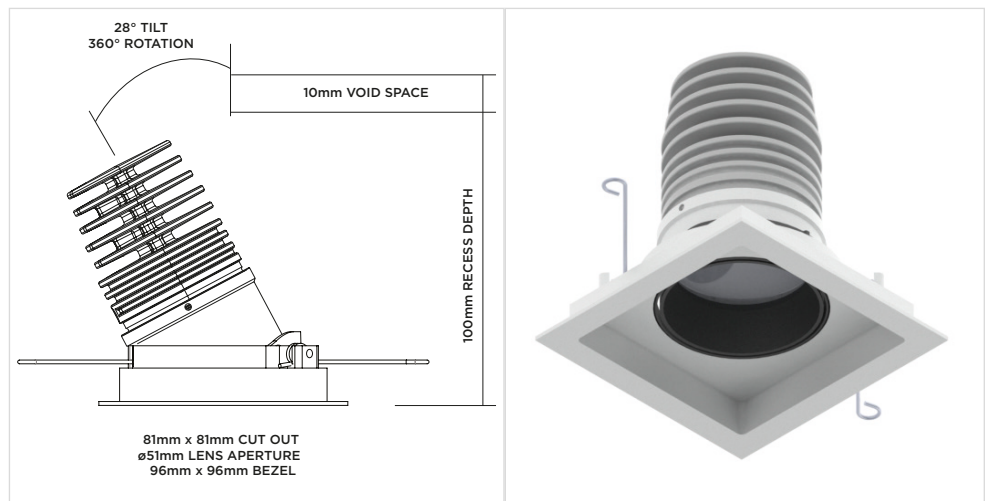

LOOK QUAD50

Tilt & Rotate

ORLUNA®

Project Reference: _____

Product Reference: _____

Luminaire Details

Fitting Type	Adjustable Downlight
IP Rating	IP54 / IP65
Warranty	5 Years
Class	III
IP Zone	Zone 1
Standards	CE, BS EN 60598
Material	Aluminium ADC12
Cable type	2 Core 0.75mm²
Cable Length	300mm
Bezel Temp	F Rated

Features & Benefits

- 85CRI
- Double black baffle for low glare
- Change accessories from the front
- 28° tilt and 360° rotate

LIGHT VALUES	2700K QUAD50			2938K QUAD50		
	MEDIUM	WIDE	FLOOD	MEDIUM	WIDE	FLOOD
Beam Width FWHM	20°	30°	46°	20°	30°	46°
Initial Lumens*	812	812	812	887	887	887
Engine Lumens*	658	706	719	713	775	785
*(Tc 85°C, +/-7%)						
Engine Lm/W	63	68	69	69	75	75
Luminaire Cd	1470	982	594	2274	1308	787
Binning SDCM (Hot)	2			2		
DUV	0.001			0.001		
CRI (typ)(R9)	82 (8)			82 (8)		
TM30 Rf Rg	Rf 83 Rg 95			Rf 83 Rg 95		
Lifetime (ambient)	L90 B5 50,000hrs			L90 B5 50,000hrs		

For full test data, see Luminaire Photometric Reports at orluna.com/downloads

LUMINAIRE POWER

Voltage	11.2V (11.8V) 12.8V	11.2V (11.8V) 12.8V
Drive Current	700mA	700mA
Circuit Power (typ)	10.4	10.4

DRIVER

Protocols	Mains Dim / DALI / 0-10V / Non-dim
Dim to Dark	0.1% Lux
Distance from product	20m (series wiring)
Emergency	Emergency packs available

Specification Code

Engine type	Bezel	Colour Temp	Driver	Beam Width	Bezel Colour	Baffle Colour	Options
5	-DLR-	27	M	20	-W-	BB	F 54 E
		27 / 2700K 29 / 2938K	M / Mains Dim D / DALI O / 0-10v N / Non Dim X / No Driver	20 / Medium 30 / Wide 46 / Flood	W / White RAL 9010 D / White RAL 9003 E / White RAL 9016 B / Black RAL 9005 C / Other RAL	BB / Black WB / White RAL 9010 GB / Gold CB / Other RAL	F / Fire Rated L / Low Profile 54 / IP54 65 / IP65 P / Sea & Spa T / Lockable Tilt & Rotate E / 3hr Emergency H / Honeycomb N / Frosted Lens Z / LSZH Cable

ORLUNA LED Technologies
Unit C, Holly Industrial Park,
Ryan Way, Watford
Herts WD24 4YP

info@orluna.com

+44 (0) 1923 889 712

11/09/17