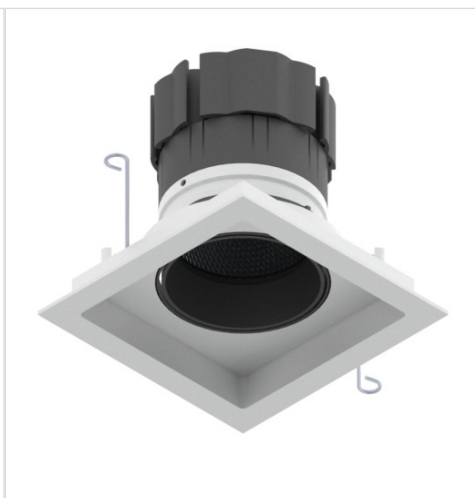

Luminaire Details

Fitting Type	Adjustable Downlight
IP Rating	IP54 / IP65
Warranty	5 Years
Class	III
IP Zone	Zone 1
Standards	CE, BS EN 60598
Material	Aluminium ADC12
Cable type	2 Core 0.75mm ²
Cable Length	300mm
Bezel Temp	F Rated

Features & Benefits

- 98CRI R9 99
- TRUE BEAM
- Full beam options
- Low glare
- Change accessories from the front

LIGHT VALUES	2700K				3000K			
	SPOT	MEDIUM	WIDE	FLOOD	SPOT	MEDIUM	WIDE	FLOOD
Beam Width FWHM	10°	28°	40°	45°	10°	28°	40°	45°
Initial Lumens*	624	1077	1077	1077	661	1156	1156	1156
Engine Lumens*	437	931	931	924	455	954	984	978
*(Tc 85°C, +/-7%)								
Engine Lm/W	41	80	80	80	43	82	85	84
Luminaire Cd	4854	1830	1093	990	5063	1821	1140	1026
Binning SDCM (Hot)	2				2			
DUV	0.001				0.001			
CRI (typ)(R9)	98 (98)				98 (99)			
TM30 Rf Rg	Rf 94 Rg 100				Rf 94 Rg 101			
Lifetime (ambient)	L90 B5 50,000hrs				L90 B5 50,000hrs			

Specification Code

Engine type	Bezel	Colour Temp	Driver	Beam Width	Bezel Colour	Baffle Colour	Options
OR	-DLR-	27	M	S	-W-	BB	F 54 E
		27 / 2700K 30 / 3000K 40 / 4000K	M / Mains Dim D / DALI O / 0-10v N / Non Dim X / No Driver	S / Spot M / Medium W / Wide F / Flood	W / White RAL 9010 D / White RAL 9003 E / White RAL 9016 B / Black RAL 9005 C / Other RAL	BB / Black WB / White RAL 9010 GB / Gold CB / Other RAL	F / Fire Rated 54 / IP54 65 / IP65 P / Sea & Spa T / Lockable Tilt & Rotate E / 3hr Emergency H / Honeycomb S / Spreader Lens N / Frosted Lens Z / LSZH Cable