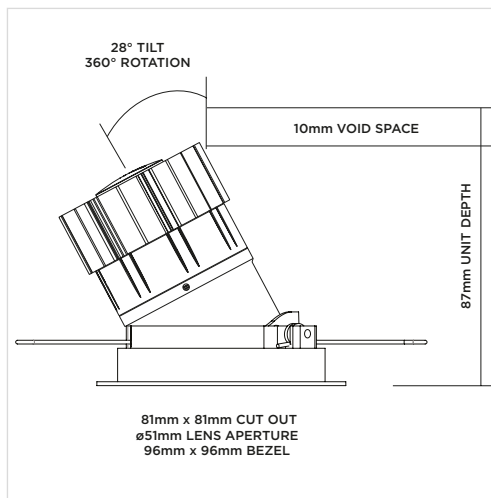

Luminaire Details

Fitting Type	Adjustable Downlight
IP Rating	IP54 / IP65
Warranty	5 Years
Class	III
IP Zone	Zone 1
Standards	CE, BS EN 60598
Material	Aluminium ADC12
Cable type	2 Core 0.75mm ²
Cable Length	300mm
Bezel Temp	F Rated

Features & Benefits

- 98CRI R9 99
- TRUE BEAM
- Full beam options
- Low glare
- Change accessories from the front

LIGHT VALUES	2700K				3000K			
	SPOT	MEDIUM	WIDE	FLOOD	SPOT	MEDIUM	WIDE	FLOOD
Beam Width FWHM	10°	28°	40°	45°	10°	28°	40°	45°
Initial Lumens*	624	1077	1077	1077	661	1156	1156	1156
Engine Lumens*	437	931	931	924	455	954	984	978
*(Tc 85°C, +/-7%)								
Engine Lm/W	41	80	80	80	43	82	85	84
Luminaire Cd	4854	1830	1093	990	5063	1821	1140	1026
Binning SDCM (Hot)	2				2			
DUV	0.001				0.001			
CRI (typ)(R9)	98 (98)				98 (99)			
TM30 Rf Rg	Rf 94 Rg 100				Rf 94 Rg 101			
Lifetime (ambient)	L90 B5 50,000hrs				L90 B5 50,000hrs			

For full test data, see Luminaire Photometric Reports at orluna.com/downloads

LUMINAIRE POWER	2700K		3000K	
Voltage	16.8v	34v	16.8v	34v
Drive Current	500mA	300mA	500mA	300mA
Circuit Power (typ)	10.6W	11.6W	10.6W	11.6W
DRIVER	Protocols Mains Dim / DALI / 0-10V / Non-dim			
Dim to Dark	0.1% Lux			
Distance from product	20m (series wiring)			
Emergency	Emergency packs available			