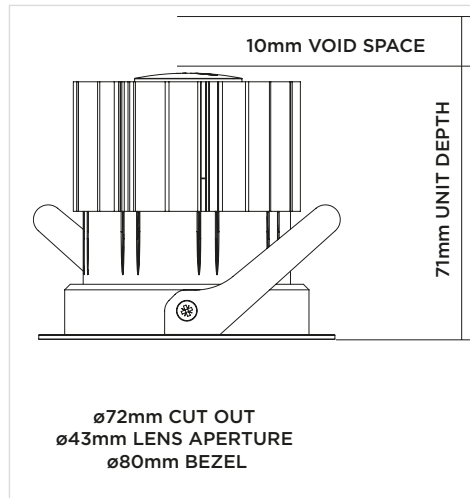

FINA WARM DIM

Fixed

ORLUNA®

Project Reference: _____

Product Reference: _____

Luminaire Details

Fitting Type	Fixed Downlight
IP Rating	IP54 / IP65
Warranty	5 Years
Class	III
IP Zone	Zone 1
Standards	CE, BS EN 60598
Material	Aluminium ADC12
Cable type	2 Core 0.75mm ²
Cable Length	300mm
Bezel Temp	F Rated

For full test data, see Luminaire Photometric Reports at orluna.com/downloads

LUMINAIRE POWER

Voltage	36v
Drive Current	300mA
Circuit Power (typ)	12.2W

DRIVER

Protocols	Mains Dim / DALI / 0-10V
Dim to Dark	0.1% Lux
Distance from product	20m (series wiring)
Emergency	Emergency packs available