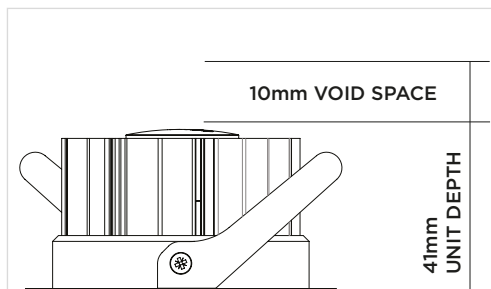

### Luminaire Details

Fitting Type	Fixed Downlight
IP Rating	IP54 / IP65
Warranty	5 Years
Class	III
IP Zone	Zone 1
Standards	CE, BS EN 60598
Material	Aluminium ADC12
Cable type	2 Core 0.75mm <sup>2</sup>
Cable Length	300mm
Bezel Temp	F Rated