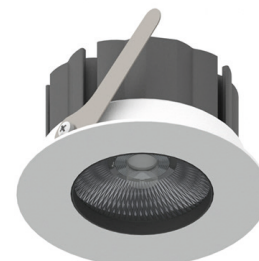

### Luminaire Details

Fitting Type	Fixed Downlight
IP Rating	IP54 / IP65
Warranty	5 Years
Class	III
IP Zone	Zone 1
Standards	CE, BS EN 60598
Material	Aluminium ADC12
Cable type	2 Core 0.75mm <sup>2</sup>
Cable Length	300mm
Bezel Temp	F Rated

### Features & Benefits

- 98CRI R9 99
- Ultra low profile
- Shortened black baffle
- High LOR

	2700K LOPRO 98CRI			3000K LOPRO 98CRI		
LIGHT VALUES	NARROW	MEDIUM	WIDE	NARROW	MEDIUM	WIDE
<b>Beam Width FWHM</b>	<b>19°</b>	<b>21°</b>	<b>38°</b>	<b>19°</b>	<b>21°</b>	<b>38°</b>
Initial Lumens*	1055	1055	1055	1057	1057	1057
Engine Lumens*	791	799	814	827	813	832
<small>*(Tc 85°C, +/-7%)</small>						
Engine Lm/W	68	69	70	71	70	72
Luminaire Cd	3508	2808	1218	3711	3047	1337
Binning SDCM (Hot)	2			2		
DUV	0.001			0.001		
CRI (typ)(R9)	<b>98 (98)</b>			<b>98 (99)</b>		
TM30 Rf Rg	Rf 94 Rg 100			Rf 94 Rg 101		
Lifetime (ambient)	L90 B5 50,000hrs			L90 B5 50,000hrs		