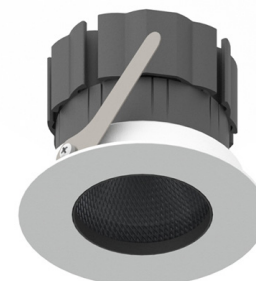

### Luminaire Details

Fitting Type	Fixed Downlight
IP Rating	IP54 / IP65
Warranty	5 Years
Class	III
IP Zone	Zone 1
Standards	CE, BS EN 60598
Material	Aluminium ADC12
Cable type	2 Core 0.75mm <sup>2</sup>
Cable Length	300mm
Bezel Temp	F Rated

### Features & Benefits

- 98CRI R9 99
- TRUE BEAM
- Shortened black baffle
- High LOR