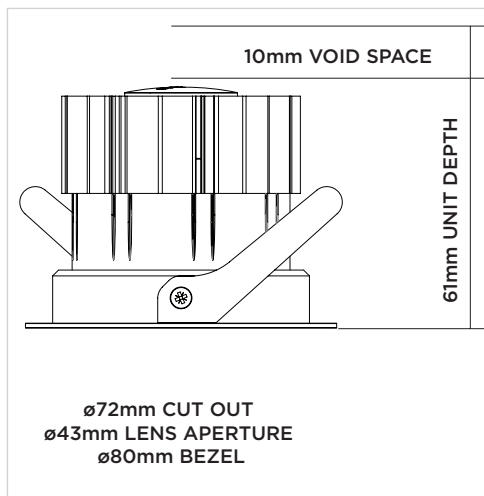

### Luminaire Details

Fitting Type	Fixed Downlight
IP Rating	IP54 / IP65
Warranty	5 Years
Class	III
IP Zone	Zone 1
Standards	CE, BS EN 60598
Material	Aluminium ADC12
Cable type	2 Core 0.75mm <sup>2</sup>
Cable Length	300mm
Bezel Temp	F Rated