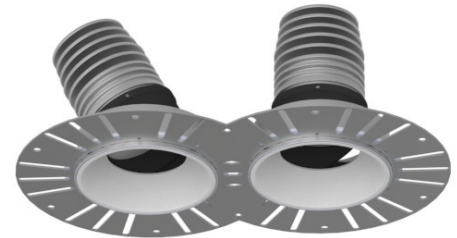

## Tilt & Rotate Twin

### Luminaire Details

Fitting Type	Directional Downlight
IP Rating	IP54
Warranty	5 Years
Class	III
IP Zone	Zone 1
Standards	CE, BS EN 60598
Material	Aluminium ADC12
Cable type	2 Core 0.75mm <sup>2</sup>
Cable Length	300mm
Bezel Temp	F Rated