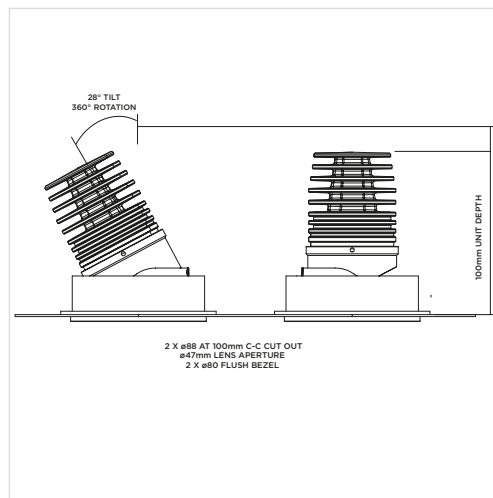

## Tilt & Rotate Twin

### Luminaire Details

Fitting Type	Directional Downlight
IP Rating	IP54
Warranty	5 Years
Class	III
IP Zone	Zone 1
Standards	CE, BS EN 60598
Material	Aluminium ADC12
Cable type	2 Core 0.75mm <sup>2</sup>
Cable Length	300mm
Bezel Temp	F Rated