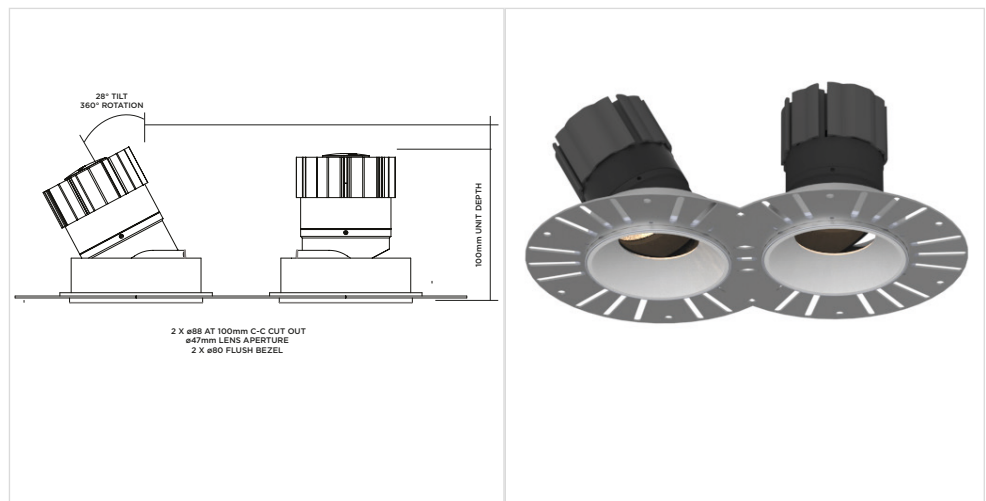

FADE WARM DIM

Tilt & Rotate Twin

ORLUNA®

Project Reference: _____

Product Reference: _____

Luminaire Details

Fitting Type	Adjustable Downlight
IP Rating	IP54
Warranty	5 Years
Class	III
IP Zone	Zone 1
Standards	CE, BS EN 60598
Material	Aluminium ADC12
Cable type	2 Core 0.75mm ²
Cable Length	300mm
Bezel Temp	F Rated

Features & Benefits

- Halogen-style Warm Dimming
- TRUE BEAM
- Low glare
- Plaster-in
- 360° rotate and tilt behind the scenes

1800K - 2650K

WARM DIM

LIGHT VALUES	MEDIUM	WIDE	FLOOD
Beam Width FWHM	27°	39°	45°
Initial Lumens*	901	901	901
Engine Lumens*	770	748	734
*(Tc 85°C, +/-7%)			
Engine Lm/W	63	61	60
Luminaire Cd	1429	834	741
Binning SDCM (Hot)	3		
DUV	0.001		
CRI (typ)(R9)	94 (73)		
TM30 Rf Rg	Rf 92 Rg 101		
Lifetime (ambient)	L70 B5 50,000hrs		

*All values are per light engine

For full test data, see Luminaire Photometric Reports at orluna.com/downloads

LUMINAIRE POWER

Voltage	36v
Drive Current	300mA
Circuit Power (typ)	12.2W

DRIVER

Protocols	Mains Dim / DALI / 0-10V / Non-dim
Dim to Dark	0.1% Lux
Distance from product	20m (series wiring)
Emergency	Emergency packs available