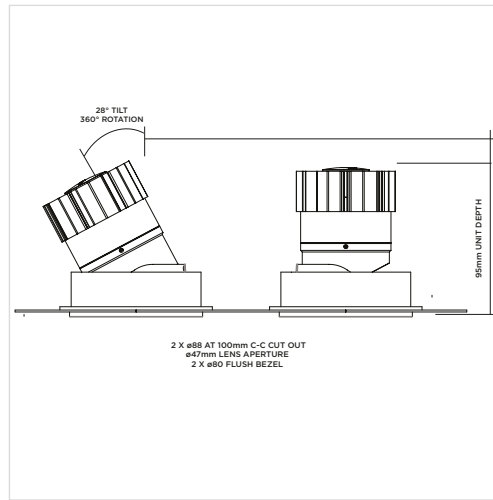

FADE ORIGIN

Tilt & Rotate Twin

ORLUNA®

Project Reference: _____

Product Reference: _____

Luminaire Details

Fitting Type	Adjustable Downlight
IP Rating	IP54
Warranty	5 Years
Class	III
IP Zone	Zone 1
Standards	CE, BS EN 60598
Material	Aluminium ADC12
Cable type	2 Core 0.75mm ²
Cable Length	300mm
Bezel Temp	F Rated

Features & Benefits

- 98CRI R9 99
- TRUE BEAM
- Plaster-in
- Low glare
- 360° rotate and tilt behind the scenes

2700K ORIGIN 98CRI

3000K ORIGIN 98CRI

LIGHT VALUES	2700K				* All values are per light engine	3000K				
	SPOT	MEDIUM	WIDE	FLOOD		SPOT	MEDIUM	WIDE	FLOOD	
Beam Width FWHM	10°	28°	40°	45°		10°	28°	40°	45°	
Initial Lumens*	624	1077	1077	1077		661	1156	1156	1156	
Engine Lumens*	437	931	931	924		455	954	984	978	
*(Tc 85°C, +/-7%)										
Engine Lm/W	41	80	80	80		43	82	85	84	
Luminaire Cd	4652	1670	980	887		4847	1690	1037	922	
Binning SDCM (Hot)	2					2				
DUV	0.001					0.001				
CRI (typ)(R9)	98 (98)					98 (99)				
TM30 Rf Rg	Rf 94 Rg 100					Rf 94 Rg 101				
Lifetime (ambient)	L90 B5 50,000hrs					L90 B5 50,000hrs				

For full test data, see Luminaire Photometric Reports at orluna.com/downloads

LUMINAIRE POWER

Voltage	16.8v	34v	16.8v	34v
Drive Current	500mA	300mA	500mA	300mA
Circuit Power (typ)	10.6W	11.6W	10.6W	11.6W