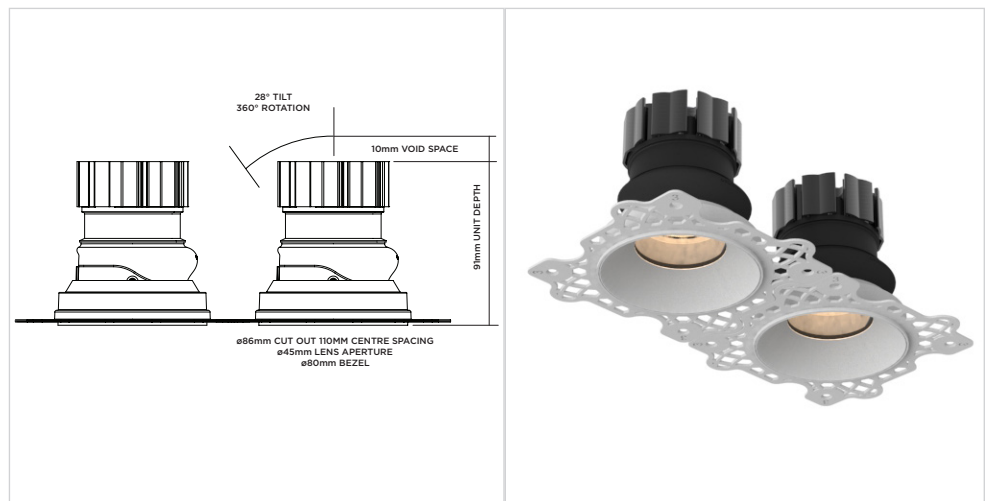

FADE WARM DIM

Tilt & Rotate Twin

ORLUNA®

Project Reference: _____

Product Reference: _____

Luminaire Details

Fitting Type	Adjustable Downlight
IP Rating	IP54
Warranty	5 Years
Class	III
IP Zone	Zone 1
Standards	CE, BS EN 60598
Material	Aluminium ADC12
Cable type	2 Core 0.75mm ²
Cable Length	300mm
Bezel Temp	F Rated

Features & Benefits

- Halogen-style Warm Dimming
- TRUE BEAM
- Low glare
- Plaster-in
- 360° rotate and tilt behind the scenes

1800K - 3000K

WARM DIM

LIGHT VALUES	MEDIUM	WIDE	FLOOD
Beam Width FWHM	27°	39°	45°
Initial Lumens*	901	901	901
Engine Lumens*	770	748	734
*(Tc 85°C, +/-7%)			
Engine Lm/W	63	61	60
Luminaire Cd	1429	834	741
Binning SDCM (Hot)	3		
DUV	0.001		
CRI (typ)(R9)	94 (73)		
TM30 Rf Rg	Rf 92 Rg 101		
Lifetime (ambient)	L70 B5 50,000hrs		