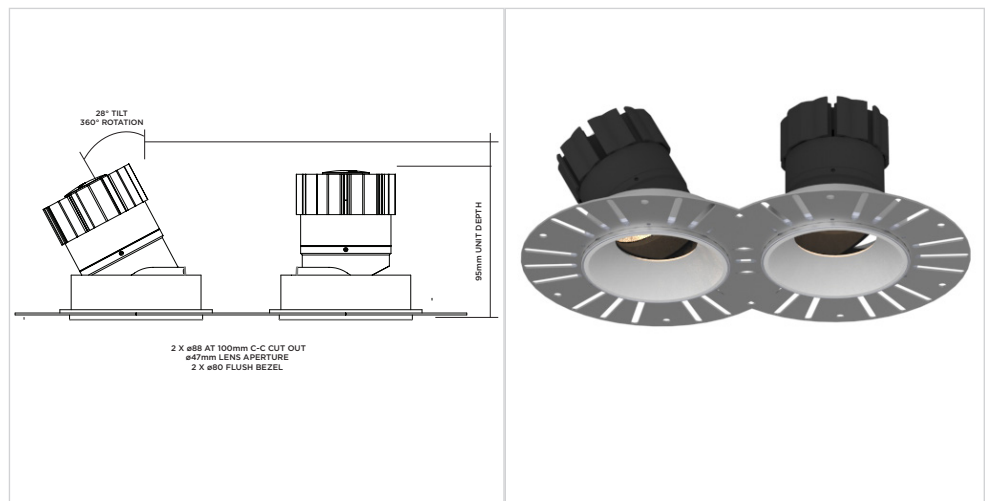

FADE ORIGIN HIGH OUTPUT

Tilt & Rotate Twin

ORLUNA®

Project Reference: _____

Product Reference: _____

Luminaire Details

Fitting Type	Adjustable Downlight
IP Rating	IP54
Warranty	5 Years
Class	III
IP Zone	Zone 1
Standards	CE, BS EN 60598
Material	Aluminium ADC12
Cable type	2 Core 0.75mm ²
Cable Length	300mm
Bezel Temp	F Rated

Features & Benefits

- TRUE BEAM
- Plaster-in
- Low glare
- 360° rotate and tilt behind the scenes

2700K

ORIGIN HIGH OUTPUT 85CRI

3000K

ORIGIN HIGH OUTPUT 85CRI

LIGHT VALUES	MEDIUM	WIDE	* All values are per light engine	MEDIUM	WIDE	
Beam Width FWHM	33°	43°			33°	43°
Initial Lumens*	1533	1533			1658	1658
Engine Lumens*	1290	1278			1403	1403
*(Tc 85°C, +/-7%)						
Engine Lm/W	111	110			121	121
Luminaire Cd	1833	1196			1911	1269
Binning SDCM (Hot)	2				2	
DUV	0.001				0.001	
CRI (typ)(R9)	85 (15)				85 (10)	
TM30 Rf Rg	Rf 85 Rg 95			Rf 83 Rg 95		
Lifetime (ambient)	L90 B5 50,000hrs			L90 B5 50,000hrs		

For full test data, see Luminaire Photometric Reports at orluna.com/downloads

LUMINAIRE POWER

Voltage	34v	34v
Drive Current	300mA	300mA
Circuit Power (typ)	11.6W	11.6W

DRIVER

Protocols	Mains Dim / DALI / 0-10V / Non-dim
Dim to Dark	0.1% Lux
Distance from product	20m (series wiring)
Emergency	Emergency packs available