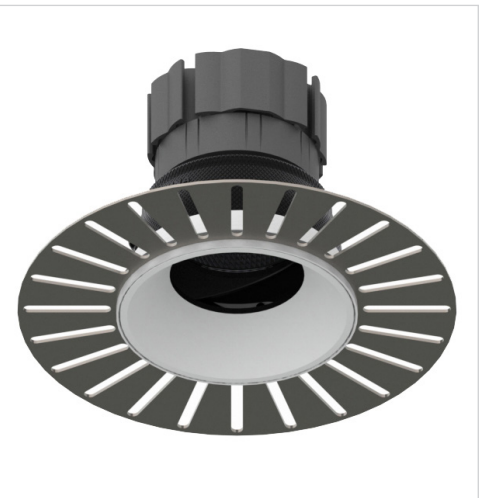

# FADE ORIGIN HIGH OUTPUT

### Luminaire Details

Fitting Type	Adjustable Downlight
IP Rating	IP54 / IP65
Warranty	5 Years
Class	III
IP Zone	Zone 1
Standards	CE, BS EN 60598
Material	Aluminium ADC12
Cable type	2 Core 0.75mm <sup>2</sup>
Cable Length	300mm
Bezel Temp	F Rated

### Features & Benefits

- TRUE BEAM
- Plaster-in
- Low glare
- 360° rotate and tilt behind the scenes