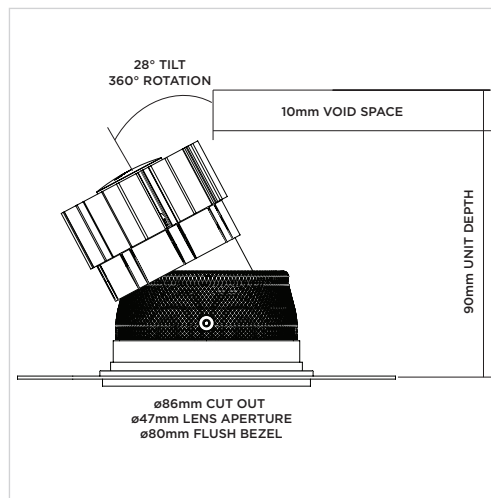

FADE ORIGIN HIGH OUTPUT

Tilt & Rotate

ORLUNA®

Project Reference: _____

Product Reference: _____

Luminaire Details

Fitting Type	Adjustable Downlight
IP Rating	IP54 / IP65
Warranty	5 Years
Class	III
IP Zone	Zone 1
Standards	CE, BS EN 60598
Material	Aluminium ADC12
Cable type	2 Core 0.75mm²
Cable Length	300mm
Bezel Temp	F Rated

Features & Benefits

- TRUE BEAM
- Plaster-in
- Low glare
- 360° rotate and tilt behind the scenes

2700K

ORIGIN HIGH OUTPUT 85CRI

3000K

ORIGIN HIGH OUTPUT 85CRI

LIGHT VALUES	MEDIUM	WIDE	* All values are per light engine	MEDIUM	WIDE	
Beam Width FWHM	33°	43°			33°	43°
Initial Lumens*	1533	1533		1658	1658	
Engine Lumens*	1290	1278		1403	1403	
*(Tc 85°C, +/-7%)						
Engine Lm/W	111	110		121	121	
Luminaire Cd	1833	1196		1911	1269	
Binning SDCM (Hot)	2			2		
DUV	0.001			0.001		
CRI (typ)(R9)	85 (15)			85 (10)		
TM30 Rf Rg	Rf 85 Rg 95			Rf 83 Rg 95		
Lifetime (ambient)	L90 B5 50,000hrs			L90 B5 50,000hrs		

For full test data, see Luminaire Photometric Reports at orluna.com/downloads

LUMINAIRE POWER

Voltage	34v	34v
Drive Current	300mA	300mA
Circuit Power (typ)	11.6W	11.6W

DRIVER

Protocols	Mains Dim / DALI / 0-10V / Non-dim
Dim to Dark	0.1% Lux
Distance from product	20m (series wiring)
Emergency	Emergency packs available

Specification Code

Engine type	Bezel	Colour Temp	Driver	Beam Width	Bezel Colour	Baffle Colour	Options
HO	FD	27	M	M	W	BB	F 54 E
		27 / 2700K 30 / 3000K 40 / 4000K	M / Mains Dim D / DALI O / 0-10v N / Non Dim X / No Driver	M / Medium W / Wide	W / White RAL 9010 D / White RAL 9003 E / White RAL 9016 B / Black RAL 9005 F / Antique Brass G / Polished Brass J / Antique Bronze K / Brushed Chrome L / Polished Chrome H / Antique Copper I / Polished Copper C / Other RAL	BB / Black WB / White RAL 9010 GB / Gold CB / Other RAL	F / Fire Rated 54 / IP54 65 / IP65 (Gaiter) P / Sea & Spa T / Lockable Tilt & Rotate E / 3hr Emergency H / Honeycomb S / Spreader Lens N / Frosted Lens Z / LSZH Cable

ORLUNA LED Technologies
Unit C, Holly Industrial Park,
Ryan Way, Watford
Herts WD24 4YP

info@orluna.com

+44 (0) 1923 889 712

03/20/18