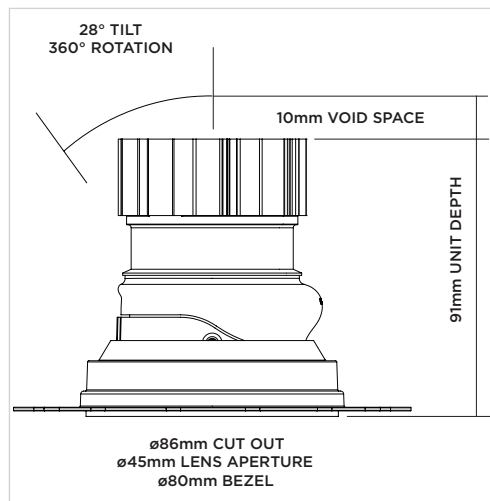

FADE ORIGIN

Tilt & Rotate

ORLUNA®

Project Reference: _____

Product Reference: _____

Luminaire Details

Fitting Type	Adjustable Downlight
IP Rating	IP54 / IP65
Warranty	5 Years
Class	III
IP Zone	Zone 1
Standards	CE, BS EN 60598
Material	Aluminium ADC12
Cable type	2 Core 0.75mm²
Cable Length	300mm
Bezel Temp	F Rated

Features & Benefits

- 98CRI R9 99
- TRUE BEAM
- Plaster-in
- Low glare
- 360° rotate and tilt behind the scenes

LIGHT VALUES	2700K				3000K			
	SPOT	MEDIUM	WIDE	FLOOD	SPOT	MEDIUM	WIDE	FLOOD
Beam Width FWHM	10°	28°	40°	45°	10°	28°	40°	45°
Initial Lumens*	624	1077	1077	1077	661	1156	1156	1156
Engine Lumens*	437	931	931	924	455	954	984	978
*(Tc 85°C, +/-7%)								
Engine Lm/W	41	80	80	80	43	82	85	84
Luminaire Cd	4652	1670	980	887	4847	1690	1037	922
Binning SDCM (Hot)	2				2			
DUV	0.001				0.001			
CRI (typ)(R9)	98 (98)				98 (99)			
TM30 Rf Rg	Rf 94 Rg 100				Rf 94 Rg 101			
Lifetime (ambient)	L90 B5 50,000hrs				L90 B5 50,000hrs			

For full test data, see Luminaire Photometric Reports at orluna.com/downloads

LUMINAIRE POWER	2700K	3000K
Voltage	34v	16.8v / 34v
Drive Current	300mA	500mA / 300mA
Circuit Power (typ)	11.6W	10.6W / 11.6W
DRIVER	Mains Dim / DALI / 0-10V / Non-dim	
Protocols	Mains Dim / DALI / 0-10V / Non-dim	
Dim to Dark	0.1% Lux	
Distance from product	20m (series wiring)	
Emergency	Emergency packs available	

Specification Code

Engine type	Bezel	Colour Temp	Driver	Beam Width	Bezel Colour	Baffle Colour	Options
OR	FD	27	M	S	W	BB	F 54 E
		27 / 2700K 30 / 3000K 40 / 4000K	M / Mains Dim D / DALI O / 0-10v N / Non Dim X / No Driver	S / Spot M / Medium W / Wide F / Flood	W / White 9010 D / White 9003 E / White 9016 B / Black 9005 F / Antique Brass G / Polished Brass J / Antique Bronze K / Brushed Chrome L / Polished Chrome H / Antique Copper I / Polished Copper C / Other RAL	BB / Black 9005 WB / White 9010 DB / White 9003 EB / White 9016 FB / Antique Brass GB / Gold Anodised JB / Antique Bronze KB / Brushed Chrome LB / Polished Chrome HB / Antique Copper IB / Polished Copper MB / Polished Brass CB / Other RAL	F / Fire Rated 54 / IP54 65 / IP65 (Gaiter) P / Sea & Spa T / Lockable Tilt & Rotate E / 3hr Emergency H / Honeycomb S / Spreader Lens N / Frosted Lens Z / LSZH Cable

ORLUNA LED Technologies
Unit C, Holly Industrial Park,
Ryan Way, Watford
Herts WD24 4YP

info@orluna.com

+44 (0) 1923 889 712