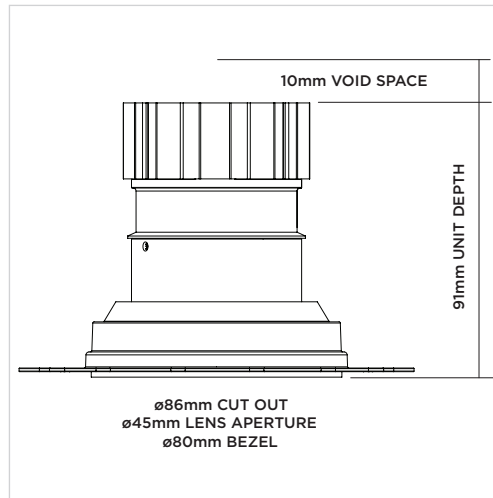

FADE WARM DIM

Fixed

ORLUNA®

Project Reference: _____

Product Reference: _____

Luminaire Details

Fitting Type	Fixed
IP Rating	IP54 / IP65
Warranty	5 Years
Class	III
IP Zone	Zone 1
Standards	CE, BS EN 60598
Material	Aluminium ADC12
Cable type	2 Core 0.75mm ²
Cable Length	300mm
Bezel Temp	F Rated

Features & Benefits

- Halogen-style Warm Dimming
- TRUE BEAM
- Low glare
- Plaster-in
- Dedicated fixed

1800K - 2650K WARM DIM

LIGHT VALUES	MEDIUM	WIDE	FLOOD
Beam Width FWHM	27°	39°	45°
Initial Lumens*	901	901	901
Engine Lumens*	770	748	734
*(Tc 85°C, +/-7%)			
Engine Lm/W	63	61	60
Luminaire Cd	1429	834	741
Binning SDCM (Hot)	3		
DUV	0.001		
CRI (typ)(R9)	94 (73)		
TM30 Rf Rg	Rf 92 Rg 101		
Lifetime (ambient)	L70 B5 50,000hrs		

For full test data, see Luminaire Photometric Reports at orluna.com/downloads

LUMINAIRE POWER

Voltage	36v
Drive Current	300mA
Circuit Power (typ)	12.2W

DRIVER

Protocols	Mains Dim / DALI / 0-10V / Non-dim
Dim to Dark	0.1% Lux
Distance from product	20m (series wiring)
Emergency	Emergency packs available

Specification Code

Engine type	Bezel	Colour Temp	Driver	Beam Width	Bezel Colour	Baffle Colour	Options
WD	FDX	WD	M	M	W	BB	F 54 E
			M / Mains Dim D / DALI O / 0-10v X / No Driver	M / Medium W / Wide F / Flood	W / White 9010 D / White 9003 E / White 9016 B / Black 9005 F / Antique Brass G / Polished Brass J / Antique Bronze K / Brushed Chrome L / Polished Chrome H / Antique Copper I / Polished Copper C / Other RAL	BB / Black 9005 WB / White 9010 DB / White 9003 EB / White 9016 FB / Antique Brass GB / Gold Anodised JB / Antique Bronze KB / Brushed Chrome LB / Polished Chrome HB / Antique Copper IB / Polished Copper CB / Other RAL	F / Fire Rated 54 / IP54 65 / IP65 (Gaiter) P / Sea & Spa T / Lockable Tilt & Rotate E / 3hr Emergency H / Honeycomb S / Spreader Lens N / Frosted Lens Z / LSZH Cable