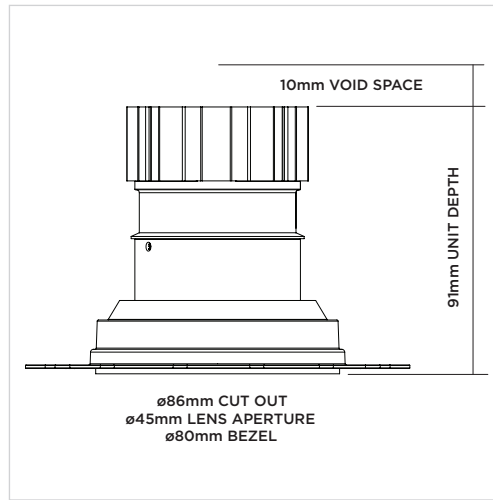

### Luminaire Details

Fitting Type	Fixed
IP Rating	IP54 / IP65
Warranty	5 Years
Class	III
IP Zone	Zone 1
Standards	CE, BS EN 60598
Material	Aluminium ADC12
Cable type	2 Core 0.75mm <sup>2</sup>
Cable Length	300mm
Bezel Temp	F Rated