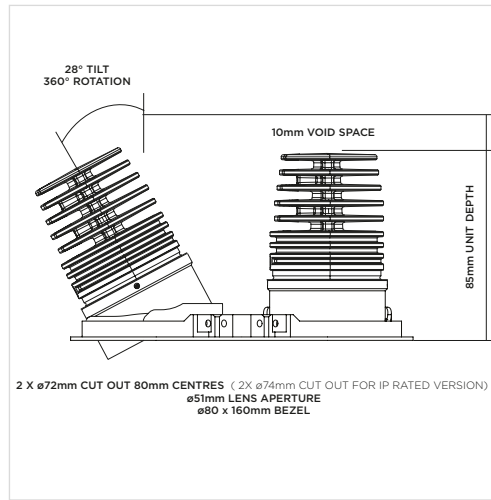

DINO QUAD50

Tilt & Rotate Twin

ORLUNA®

Project Reference: _____

Product Reference: _____

Luminaire Details

Fitting Type	Adjustable Downlight
IP Rating	IP54 / IP65
Warranty	5 Years
Class	III
IP Zone	Zone 1
Standards	CE, BS EN 60598
Material	Aluminium ADC12
Cable type	2 Core 0.75mm ²
Cable Length	300mm
Bezel Temp	F Rated

Features & Benefits

- 85CRI
- Double black baffle for low glare
- Change accessories from the front
- 28° tilt and 360° rotate

LIGHT VALUES	2700K QUAD50			*All values are per light engine	2938K QUAD50		
	MEDIUM	WIDE	FLOOD		MEDIUM	WIDE	FLOOD
Beam Width FWHM	20°	30°	46°		20°	30°	46°
Initial Lumens*	812	812	812		887	887	887
Engine Lumens*	658	706	719		713	775	785
*(Tc 85°C, +/-7%)							
Engine Lm/W	63	68	69		69	75	75
Luminaire Cd	1470	982	594		2274	1308	787
Binning SDCM (Hot)	2				2		
DUV	0.001				0.001		
CRI (typ)(R9)	82 (8)				82 (8)		
TM30 Rf Rg	Rf 83 Rg 95				Rf 83 Rg 95		
Lifetime (ambient)	L90 B5 50,000hrs				L90 B5 50,000hrs		