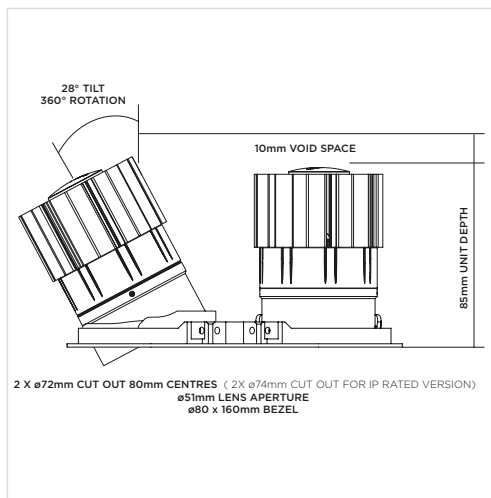

DINO WARM DIM

Tilt & Rotate Twin

ORLUNA®

Project Reference: _____

Product Reference: _____

Luminaire Details

Fitting Type	Adjustable Downlight
IP Rating	IP54 / IP65
Warranty	5 Years
Class	III
IP Zone	Zone 1
Standards	CE, BS EN 60598
Material	Aluminium ADC12
Cable type	2 Core 0.75mm²
Cable Length	300mm
Bezel Temp	F Rated

Features & Benefits

- Halogen-style Warm Dimming
- TRUE BEAM
- Low glare
- Double black baffle to the front
- Change accessories from the front

1800K - 2650K

WARM DIM

LIGHT VALUES	MEDIUM	WIDE	FLOOD
Beam Width FWHM	29°	44°	51°
Initial Lumens*	901	901	901
Engine Lumens*	770	748	734
*(Tc 85°C, +/-7%)			
Engine Lm/W	63	61	60
Luminaire Cd	1498	924	809
Binning SDCM (Hot)	3		
DUV	0.001		
CRI (typ)(R9)	94 (73)		
TM30 Rf Rg	Rf 92 Rg 101		
Lifetime (ambient)	L70 B5 50,000hrs		

*All values are per light engine

For full test data, see Luminaire Photometric Reports at orluna.com/downloads

LUMINAIRE POWER

Voltage	36v
Drive Current	300mA
Circuit Power (typ)	12.2W

DRIVER

Protocols	Mains Dim / DALI / 0-10V / Non-dim
Dim to Dark	0.1% Lux
Distance from product	20m (series wiring)
Emergency	Emergency packs available

Specification Code

Engine type	Bezel	Colour Temp	Driver	Beam Width	Bezel Colour	Baffle Colour	Options
WD	-DIR2-	WD	M	M	- W -	BB	F 54 E
			M / Mains Dim D / DALI O / 0-10v X / No Driver	M / Medium W / Wide F / Flood	W / White RAL 9010 D / White RAL 9003 E / White RAL 9016 B / Black RAL 9005 F / Antique Brass G / Polished Brass J / Antique Bronze K / Brushed Chrome L / Polished Chrome H / Antique Copper I / Polished Copper C / Other RAL	BB / Black WB / White RAL 9010 GB / Gold CB / Other RAL	F / Fire Rated 54 / IP54 65 / IP65 P / Sea & Spa T / Lockable Tilt & Rotate E / 3hr Emergency H / Honeycomb S / Spreader Lens N / Frosted Lens Z / LSZH Cable

ORLUNA LED Technologies
Unit C, Holly Industrial Park,
Ryan Way, Watford
Herts WD24 4YP

info@orluna.com

+44 (0) 1923 889 712

10/25/17